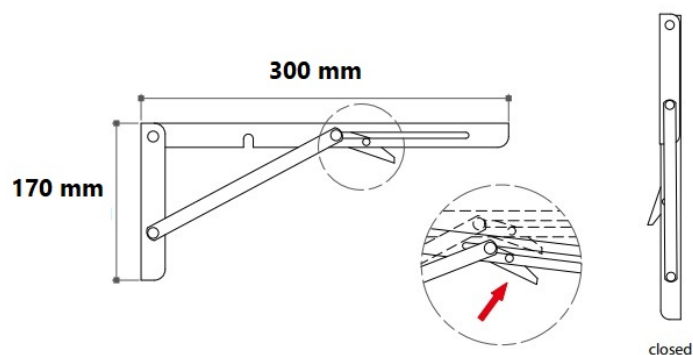

PRODUCT SHEET

Description:

Folding Bracket, Steel, White, 300mm, Self Locking, Max Load: 60 KG pr. Pair, RAL 9016

Item number:

15.11.521-0

Units	Box	Carton	HS Code	Barcode
Pair	1	24	8302420090	 5704866507929

SISO A/S

Mileparken 11
DK-2740 Skovlunde
Denmark
VAT: DK 24786013

Phone +45 45 830 900

www.siso.dk
siso@siso.dk

Danske Bank
Nytorv Branch
Copenhagen
SWIFT: DABADKKK

Account no.
4180 3112 112936
IBAN Account
DK7230003112112936