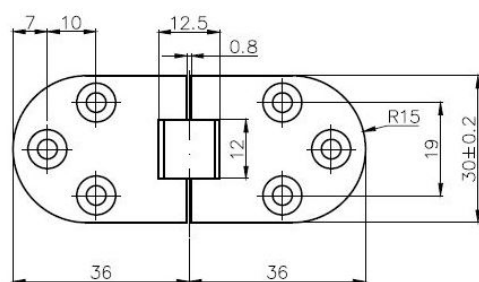

PRODUCT SHEET

Description:

Sewing Table Hinge, Brass, 30x72x2mm, SS-Look

Item number:

15.11.355-2

Units	Box	Carton	HS Code	Barcode
Pcs.	40	400	8302100090	 5704866057240

SISO A/S

Mileparken 11
DK-2740 Skovlunde
Denmark
VAT: DK 24786013

Phone +45 45 830 900

www.siso.dk
siso@siso.dk

Danske Bank
Nytorv Branch
Copenhagen
SWIFT: DABADKKK

Account no.
4180 3112 112936
IBAN Account
DK7230003112112936