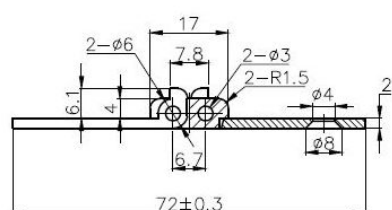

PRODUCT SHEET

Description:

Sewing Table Hinge, Brass, 30x72x2mm, SS-Look

Item number:

15.11.355-2

Units	Box	Carton	HS Code	Barcode
Pcs.	40	400	8302100090	 5704866057240

SISO A/S

Mileparken 11
DK-2740 Skovlunde
Denmark
VAT: DK 24786013

Phone +45 45 830 900

www.siso.dk
siso@siso.dk

Danske Bank
Nytorv Branch
Copenhagen
SWIFT: DABADKKK

Account no.
4180 3112 112936
IBAN Account
DK7230003112112936