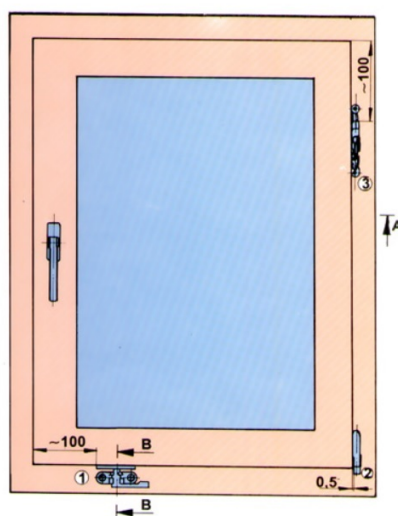

PRODUCT SHEET

Description:

Window Fittings, Left, 6 Parts+Screws,Steel & Zamak, BZP

Item number:

15.10.500-0

Units	Box	Carton	HS Code	Barcode
Set	10	100	8302420090	
				5704866401296

- enables horizontal and vertical opening
 - use for windows
 - weight of the wing up to 20 kg
 - height of the wing up to 120 cm
 - width of the wing up to 60 cm
- it is built on the wooden and plastic window with cover of 15 mm
 - easy and quick fastening (necesary space 25 mm)