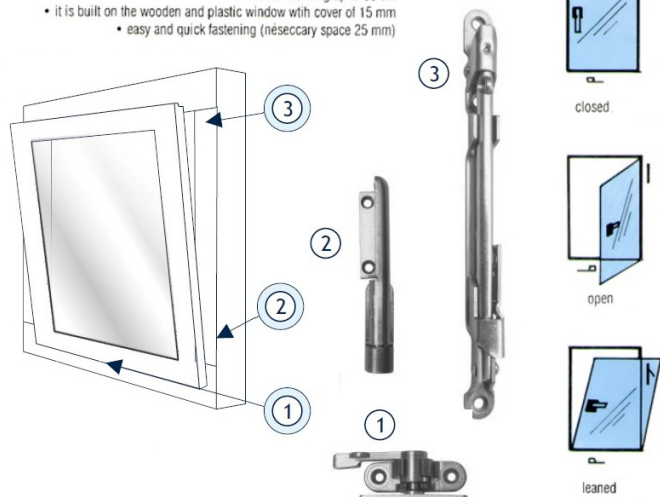

PRODUCT SHEET

Description:

Window Fittings, Left, 6 Parts+Screws,Steel & Zamak, BZP

Item number:

15.10.500-0

Units	Box	Carton	HS Code	Barcode
Set	10	100	8302420090	
				5704866401296

- enables horizontal and vertical opening
 - use for windows
 - weight of the wing up to 20 kg
 - height of the wing up to 120 cm
 - width of the wing up to 60 cm
- it is built on the wooden and plastic window with cover of 15 mm
 - easy and quick fastening (necesary space 25 mm)