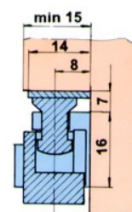

PRODUCT SHEET

Description:

Window Fittings, Left, 6 Parts+Screws,Steel & Zamak, BZP

Item number:

15.10.500-0

Units	Box	Carton	HS Code	Barcode
Set	10	100	8302420090	
				5704866401296

- enables horizontal and vertical opening
 - use for windows
 - weight of the wing up to 20 kg
 - height of the wing up to 120 cm
 - width of the wing up to 60 cm
- it is built on the wooden and plastic window with cover of 15 mm
 - easy and quick fastening (necesary space 25 mm)

CUT A-A /

CUT B-B /

SISO A/S

Mileparken 11
DK-2740 Skovlunde
Denmark
VAT: DK 24786013

Phone +45 45 830 900

www.siso.dk
siso@siso.dk

Danske Bank
Nytorv Branch
Copenhagen
SWIFT: DABADKKK

Account no.
4180 3112 112936
IBAN Account
DK7230003112112936