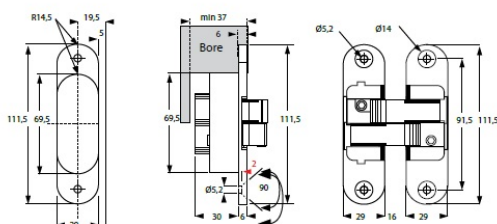

PRODUCT SHEET

Description:

Vici Hinge 3-D Left Hand, 111,5x29x36mm Zamak, Alu-Look, 180DG Opening, Max Door Size:1000x2700mm, Max Weight:60 KG, Min Door Thickness:40mm, Vertical,Horizontal & In//Out-, Wards Adjustment without Removing The Door

Item number:

15.08.110-0

Units	Box	Carton	HS Code	Barcode
Pcs.	2	36	8302100090	
				5704866055970

Left hand model

Size: 111,5 x 29 x 36 mm

Size: 111,5 x 29 x 36 mm

Size A is calculated using door thickness +3 mm+gasket thickness. S = min. 40 mm