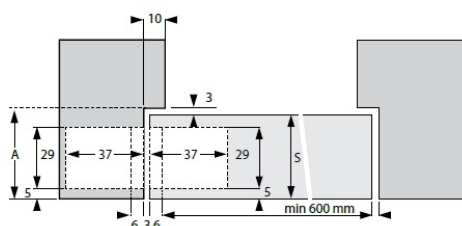

PRODUCT SHEET

Description:

Vici Hinge 3-D Left Hand, 111,5x29x36mm Zamak, Alu-Look, 180DG Opening, Max Door Size:1000x2700mm, Max Weight:60 KG, Min Door Thickness:40mm, Vertical,Horizontal & In//Out-, Wards Adjustment without Removing The Door

Item number:

15.08.110-0

Units	Box	Carton	HS Code	Barcode
Pcs.	2	36	8302100090	
				5704866055970

Left hand model

Size: 111,5 x 29 x 36 mm

Size: 111,5 x 29 x 36 mm

Size A is calculated using door thickness +3 mm+gasket thickness. S = min. 40 mm