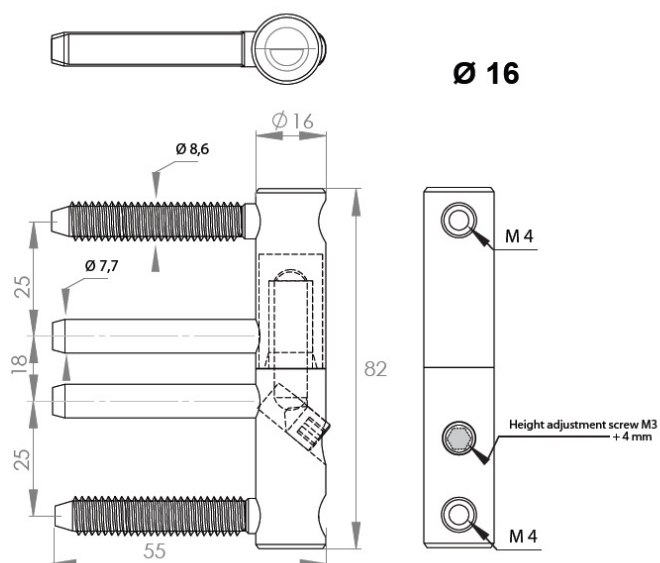

PRODUCT SHEET

Description:

Pin Door Hinge 3-D, $\varnothing 16 \times 82 \text{mm}$ 25-18-25mm, Steel BZP, Pin Size 2 x M8,8x49mm & 2x $\varnothing 7,7 \text{mm}$ x 48,5mm, AGB Type

Item number:

15.08.006-0

Units	Box	Carton	HS Code	Barcode
Pcs.	12	120	8302100090	 5704866055901

SISO A/S

Mileparken 11
DK-2740 Skovlunde
Denmark
VAT: DK 24786013

Phone +45 45 830 900

www.siso.dk
siso@siso.dk

Danske Bank
Nytorv Branch
Copenhagen
SWIFT: DABADKKK

Account no.
4180 3112 112936
IBAN Account
DK7230003112112936