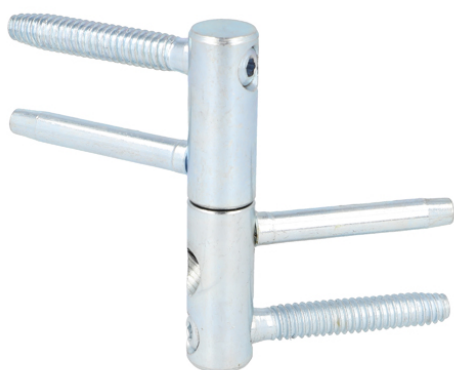

PRODUCT SHEET

Description:

Pin Door Hinge 3-D, $\varnothing 16 \times 82 \text{mm}$ 25-18-25mm, Steel BZP, Pin Size 2 x M8,8x49mm & 2x $\varnothing 7,7 \text{mm}$ x 48,5mm, AGB Type

Item number:

15.08.006-0

Units	Box	Carton	HS Code	Barcode
Pcs.	12	120	8302100090	 5704866055901

SISO A/S

Mileparken 11
DK-2740 Skovlunde
Denmark
VAT: DK 24786013

Phone +45 45 830 900

www.siso.dk
siso@siso.dk

Danske Bank
Nytorv Branch
Copenhagen
SWIFT: DABADKKK

Account no.
4180 3112 112936
IBAN Account
DK7230003112112936