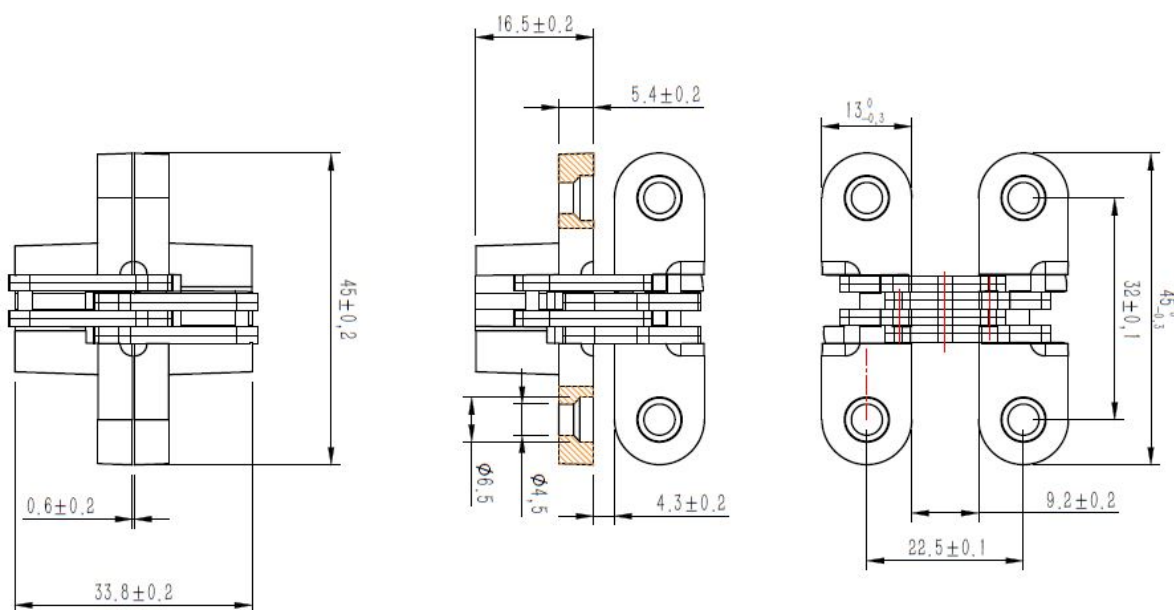

PRODUCT SHEET

Description:

Vici Hinge, Zamak, 70x16mm SS Linkage,CPL Polished, W/Screws

Item number:

15.07.131-1

Units	Box	Carton	HS Code	Barcode
Pcs.	10	100	8302100090	 5704866478335

SISO A/S

Mileparken 11
DK-2740 Skovlunde
Denmark
VAT: DK 24786013