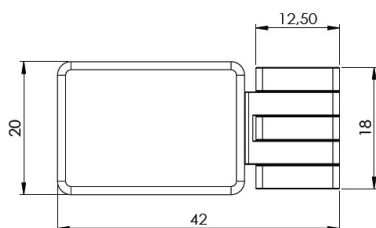

PRODUCT SHEET

Description:

Door Hinge "Bonsai", Wood/Glass or Wood/HPL, Brass Polished For 4-6mm Glass Door & 12mm Cabinet Side, 92/182DG Opening,, Load Capacity: 5 kg. Per Hinge, Max Door Size: 600x2000x6mm

Item number:

15.06.532-0

Units	Box	Carton	HS Code	Barcode
Pcs.	1	100	8302100090	
				5704866512305

Standard opening angle: -1° to 92°

SISO A/S

Mileparken 11
DK-2740 Skovlunde
Denmark
VAT: DK 24786013

Phone +45 45 830 900