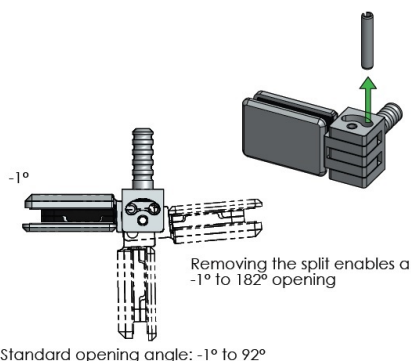

PRODUCT SHEET

Description:

Door Hinge "Bonsai", Wood/Glass or Wood/HPL, Brass Polished For 4-6mm Glass Door & 12mm Cabinet Side, 92/182DG Opening,, Load Capacity: 5 kg. Per Hinge, Max Door Size: 600x2000x6mm

Item number:

15.06.532-0

Units	Box	Carton	HS Code	Barcode
Pcs.	1	100	8302100090	
				5704866512305

Standard opening angle: -1° to 92°

SISO A/S

Mileparken 11
DK-2740 Skovlunde
Denmark
VAT: DK 24786013

Phone +45 45 830 900