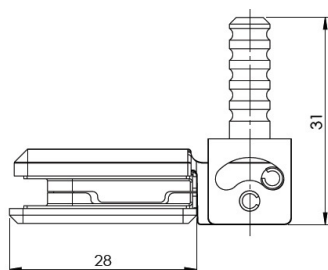

PRODUCT SHEET

Description:

Door Hinge "Bonsai", Wood/Glass or Wood/HPL, Brass Polished For 4-6mm Glass Door & 12mm Cabinet Side, 92/182DG Opening,, Load Capacity: 5 kg. Per Hinge, Max Door Size: 600x2000x6mm

Item number:

15.06.532-0

Units	Box	Carton	HS Code	Barcode
Pcs.	1	100	8302100090	
				5704866512305

Standard opening angle: -1° to 92°

SISO A/S

Mileparken 11
DK-2740 Skovlunde
Denmark
VAT: DK 24786013

Phone +45 45 830 900