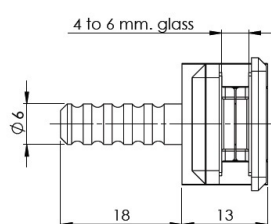

PRODUCT SHEET

Description:

Door Hinge "Bonsai", Wood/Glass or Wood/HPL, Brass Polished For 4-6mm Glass Door & 12mm Cabinet Side, 92/182DG Opening,, Load Capacity: 5 kg. Per Hinge, Max Door Size: 600x2000x6mm

Item number:

15.06.532-0

Units	Box	Carton	HS Code	Barcode
Pcs.	1	100	8302100090	
				5704866512305

Standard opening angle: -1° to 92°

SISO A/S

Mileparken 11
DK-2740 Skovlunde
Denmark
VAT: DK 24786013

Phone +45 45 830 900