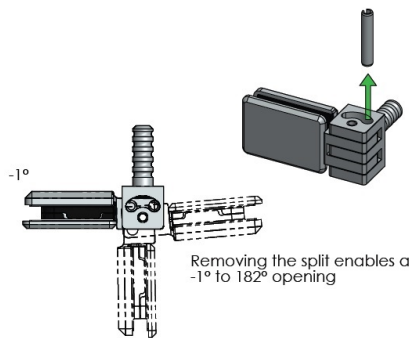

PRODUCT SHEET

Description:

Door Hinge "Bonsai", Wood/Glass or Wood/HPL, Brass Black Matt For 4-6mm Glass Door & 12mm Cabinet Side, 92/182DG Opening,, Load Capacity: 5 kg. Per Hinge, Max Door Size: 600x2000x6mm

Item number:

15.06.531-0

Units	Box	Carton	HS Code	Barcode
Pcs.	1	100	8302100090	
				5704866512299

Standard opening angle: -1° to 92°

SISO A/S

Mileparken 11
DK-2740 Skovlunde
Denmark
VAT: DK 24786013

Phone +45 45 830 900

www.siso.dk
siso@siso.dk

Danske Bank
Nytorv Branch
Copenhagen
SWIFT: DABADKKK

Account no.
4180 3112 112936
IBAN Account
DK7230003112112936