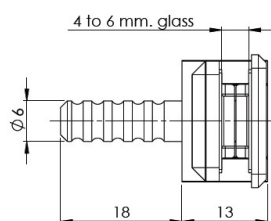

## Description:

Door Hinge "Bonsai", Wood/Glass or Wood/HPL, Brass CPL, For 4-6mm Glass Door & 12mm Cabinet Side, 92/182DG Opening, Load, Capacity: 5 kg. Per Hinge, Max Door Size: 600x2000x6mm

## Item number:

15.06.530-0

Units	Box	Carton	HS Code	Barcode
Pcs.	1	100	8302100090	
				5704866483223

Standard opening angle: -1° to 92°