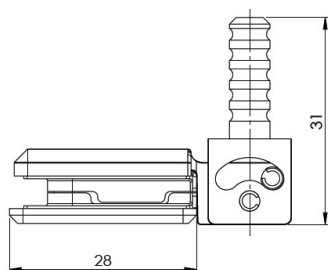

## Description:

Door Hinge "Bonsai", Wood/Glass or Wood/HPL, Brass CPL, For 4-6mm Glass Door & 12mm Cabinet Side, 92/182DG Opening, Load, Capacity: 5 kg. Per Hinge, Max Door Size: 600x2000x6mm

## Item number:

15.06.530-0

Units	Box	Carton	HS Code	Barcode
Pcs.	1	100	8302100090	
				5704866483223

Standard opening angle: -1° to 92°