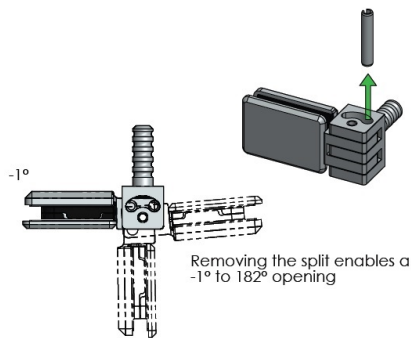

PRODUCT SHEET

Description:

Door Hinge "Bonsai", Wood/Glass or Wood/HPL, Brass CPL, For 4-6mm Glass Door & 12mm Cabinet Side, 92/182DG Opening, Load, Capacity: 5 kg. Per Hinge, Max Door Size: 600x2000x6mm

Item number:

15.06.530-0

Units	Box	Carton	HS Code	Barcode
Pcs.	1	100	8302100090	
				5704866483223

Standard opening angle: -1° to 92°

SISO A/S

Mileparken 11
DK-2740 Skovlunde
Denmark
VAT: DK 24786013

Phone +45 45 830 900

www.siso.dk
siso@siso.dk

Danske Bank
Nytorv Branch
Copenhagen
SWIFT: DABADKKK

Account no.
4180 3112 112936
IBAN Account
DK7230003112112936