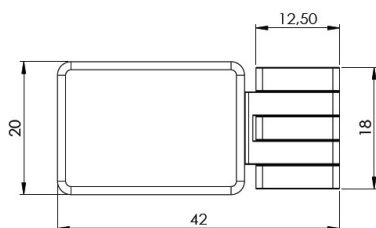

## Description:

Door Hinge "Bonsai", Wood/Glass or Wood/HPL, Brass CPL, For 4-6mm Glass Door & 12mm Cabinet Side, 92/182DG Opening, Load, Capacity: 5 kg. Per Hinge, Max Door Size: 600x2000x6mm

## Item number:

15.06.530-0

Units	Box	Carton	HS Code	Barcode
Pcs.	1	100	8302100090	
				5704866483223

Standard opening angle: -1° to 92°