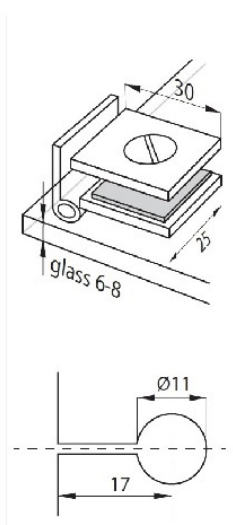

PRODUCT SHEET

Description:

Glass Door Hinge "Bosch" 25x30mm, CPL, Glass/Wood, $\varnothing$ 9mm Bore, 6-8mm Glass, 3mm Brass Material, Mounting Pl: 25x21,5mm,, 2 Screws $\varnothing$ 4X20mm PZD

Item number:

15.06.520-1

Units	Box	Carton	HS Code	Barcode
Pcs.	1	120	8302100090	
				5704866488235

SISO A/S

Mileparken 11
DK-2740 Skovlunde
Denmark
VAT: DK 24786013

Phone +45 45 830 900

www.siso.dk
siso@siso.dk

Danske Bank
Nytorv Branch
Copenhagen
SWIFT: DABADKKK

Account no.
4180 3112 112936
IBAN Account
DK7230003112112936