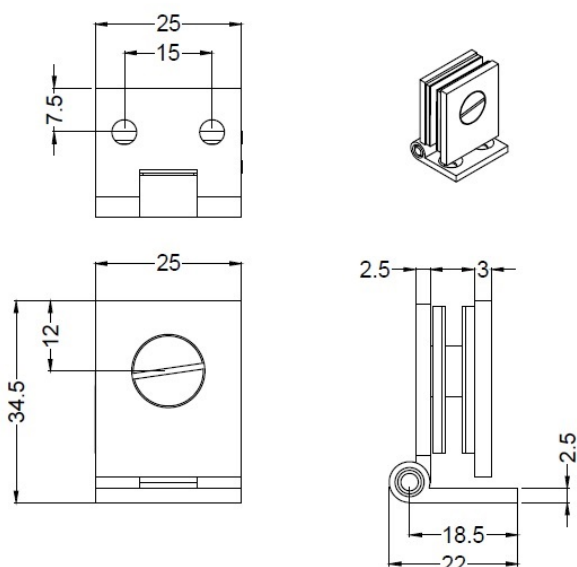

PRODUCT SHEET

Description:

Glass Door Hinge "Bosch" 25x30mm, CPL, Glass/Wood, $\varnothing$ 9mm Bore, 6-8mm Glass, 3mm Brass Material, Mounting Pl: 25x21,5mm,, 2 Screws $\varnothing$ 4X20mm PZD

Item number:

15.06.520-1

Units	Box	Carton	HS Code	Barcode
Pcs.	1	120	8302100090	
				5704866488235

SISO A/S

Mileparken 11
DK-2740 Skovlunde
Denmark
VAT: DK 24786013

Phone +45 45 830 900

www.siso.dk
siso@siso.dk

Danske Bank
Nytorv Branch
Copenhagen
SWIFT: DABADKKK

Account no.
4180 3112 112936
IBAN Account
DK7230003112112936