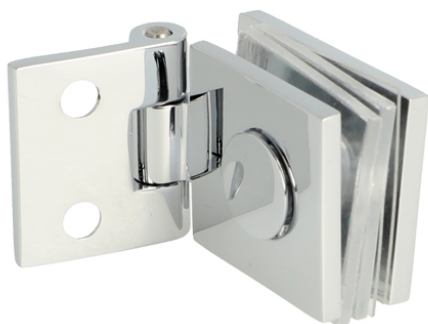

PRODUCT SHEET

Description:

Glass Door Hinge "Bosch" 25x30mm, CPL, Glass/Wood, $\varnothing$ 9mm Bore, 6-8mm Glass, 3mm Brass Material, Mounting Pl: 25x21,5mm,, 2 Screws $\varnothing$ 4X20mm PZD

Item number:

15.06.520-1

Units	Box	Carton	HS Code	Barcode
Pcs.	1	120	8302100090	
				5704866488235

SISO A/S

Mileparken 11
DK-2740 Skovlunde
Denmark
VAT: DK 24786013

Phone +45 45 830 900

www.siso.dk
siso@siso.dk

Danske Bank
Nytorv Branch
Copenhagen
SWIFT: DABADKKK

Account no.
4180 3112 112936
IBAN Account
DK7230003112112936