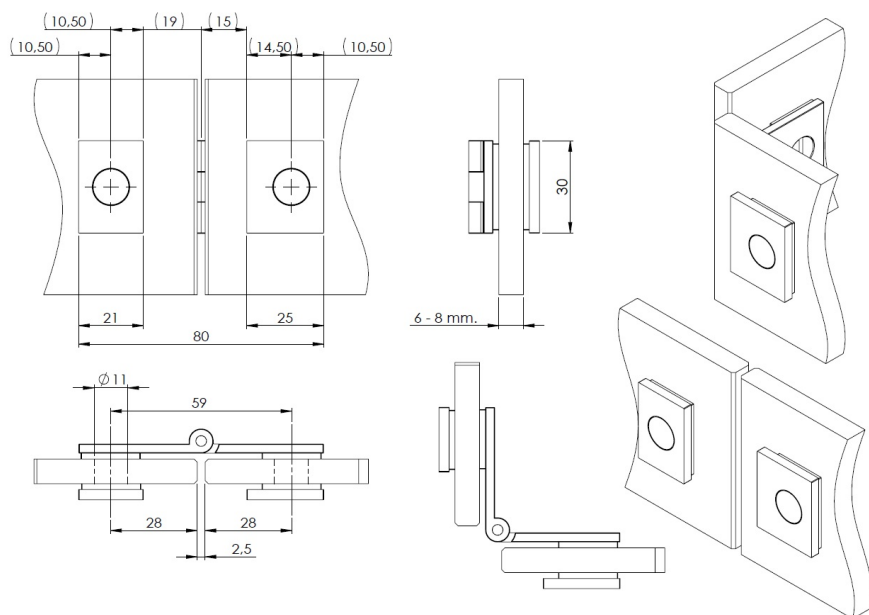

PRODUCT SHEET

Description:

Glass Door Hinge "Bosch" 30x80mm, CPL, Glass/Glass, ø9mm Bore, 6-8mm Glass, 270 Opening, 3mm Brass Material,, Max Door Weight 5 Kg Pr.Pair, Max Door Size 600x400mm (H/W)

Item number:

15.06.500-0

Units	Box	Carton	HS Code	Barcode
Pcs.	1	60	8302100090	
				5704866055413

SISO A/S

Mileparken 11
DK-2740 Skovlunde
Denmark
VAT: DK 24786013

Phone +45 45 830 900

www.siso.dk
siso@siso.dk

Danske Bank
Nytorv Branch
Copenhagen
SWIFT: DABADKKK

Account no.
4180 3112 112936
IBAN Account
DK7230003112112936