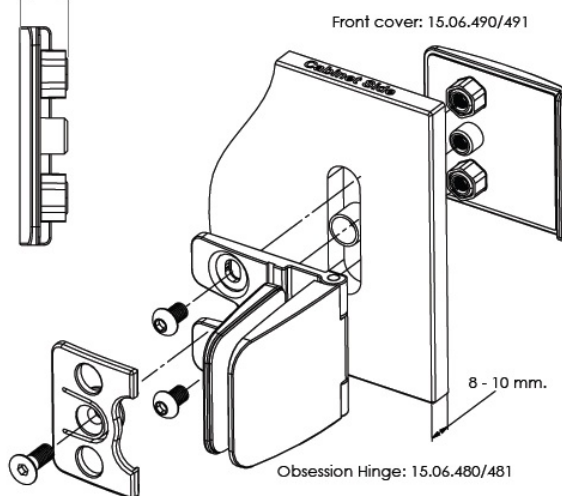

## Description:

Front Cover F/Glass Wall Fixing, F/Obsession Hinge, CPL,

## Item number:

15.06.490-0

Units	Box	Carton	HS Code	Barcode
Pcs.	1	100	8302420090	
				5704866510264

Smart Fixation plate: 15.06.485/486