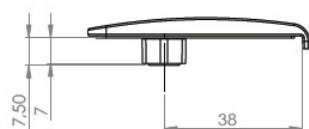

PRODUCT SHEET

Description:

Front Cover F/Glass Wall Fixing, F/Obsession Hinge, CPL,

Item number:

15.06.490-0

Units	Box	Carton	HS Code	Barcode
Pcs.	1	100	8302420090	
				5704866510264

Smart Fixation plate: 15.06.485/486

SISO A/S

Mileparken 11
DK-2740 Skovlunde
Denmark
VAT: DK 24786013

Phone +45 45 830 900

www.siso.dk
siso@siso.dk

Danske Bank
Nytorv Branch
Copenhagen
SWIFT: DABADKKK

Account no.
4180 3112 112936
IBAN Account
DK7230003112112936