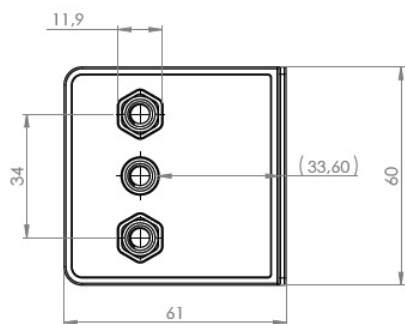

## Description:

Front Cover F/Glass Wall Fixing, F/Obsession Hinge, CPL,

## Item number:

15.06.490-0

Units	Box	Carton	HS Code	Barcode
Pcs.	1	100	8302420090	
				5704866510264

Smart Fixation plate: 15.06.485/486