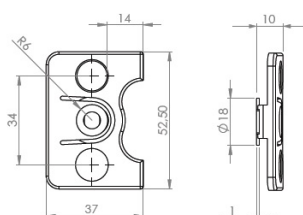

PRODUCT SHEET

Description:

Mounting Plate "Smart-Fix" F/Obsession Hinge, Brass, Black,

Item number:

15.06.486-0

Units	Box	Carton	HS Code	Barcode
Pcs.	1	100	8302420090	 5704866510257

Obsession Hinge: 15.06.480/481