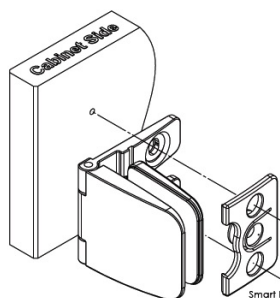

PRODUCT SHEET

Description:

Mounting Plate "Smart-Fix" F/Obsession Hinge, Brass, Black,

Item number:

15.06.486-0

Units	Box	Carton	HS Code	Barcode
Pcs.	1	100	8302420090	 5704866510257

Obsession Hinge: 15.06.480/481