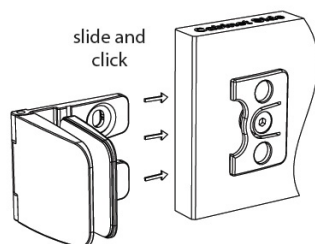

PRODUCT SHEET

Description:

Mounting Plate "Smart-Fix" F/Obsession Hinge, Brass, Black,

Item number:

15.06.486-0

Units	Box	Carton	HS Code	Barcode
Pcs.	1	100	8302420090	 5704866510257

Obsession Hinge: 15.06.480/481