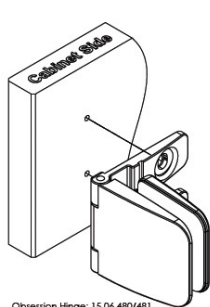

PRODUCT SHEET

Description:

Glass Door Hinge "Obsession" Inset, Brass, Black,W/Catch,For 8-10mm Glass, Glass Drill: \varnothing 14mm, Load Capacity 16kg,, Max Door Size: 650x2000x10mm

Item number:

15.06.481-0

Units	Box	Carton	HS Code	Barcode
Pcs.	1	20	8302100090	
				5704866510233

Obsession Hinge: 15.06.480/481

SISO A/S

Mileparken 11
DK-2740 Skovlunde
Denmark
VAT: DK 24786013

Phone +45 45 830 900

www.siso.dk
siso@siso.dk