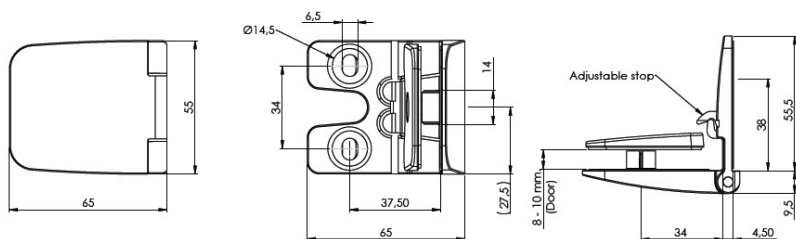

PRODUCT SHEET

Description:

Glass Door Hinge "Obsession" Inset, Brass, Black,W/Catch,For 8-10mm Glass, Glass Drill: \varnothing 14mm, Load Capacity 16kg,, Max Door Size: 650x2000x10mm

Item number:

15.06.481-0

Units	Box	Carton	HS Code	Barcode
Pcs.	1	20	8302100090	
				5704866510233

Obsession Hinge: 15.06.480/481

SISO A/S

Mileparken 11
DK-2740 Skovlunde
Denmark
VAT: DK 24786013

Phone +45 45 830 900

www.siso.dk
siso@siso.dk