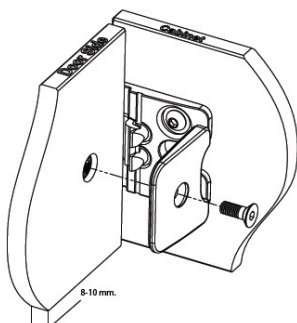

PRODUCT SHEET

Description:

Glass Door Hinge "Obsession" Inset, Brass, Black,W/Catch,For 8-10mm Glass, Glass Drill: \varnothing 14mm, Load Capacity 16kg,, Max Door Size: 650x2000x10mm

Item number:

15.06.481-0

Units	Box	Carton	HS Code	Barcode
Pcs.	1	20	8302100090	
				5704866510233

Obsession Hinge: 15.06.480/481

SISO A/S

Mileparken 11
DK-2740 Skovlunde
Denmark
VAT: DK 24786013

Phone +45 45 830 900

www.siso.dk
siso@siso.dk