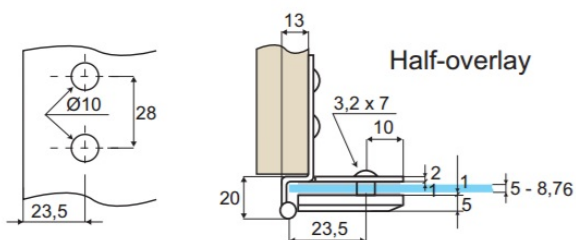

PRODUCT SHEET

Description:

Glass Door Hinge "Grace" Half Overlay, SS304-Polished, For Drilling \varnothing 10mm Bore Holes, F/5-8,76mm Glass

Item number:

15.06.471-0

Units	Box	Carton	HS Code	Barcode
Pcs.	10	100	8302100090	
				5704866055406