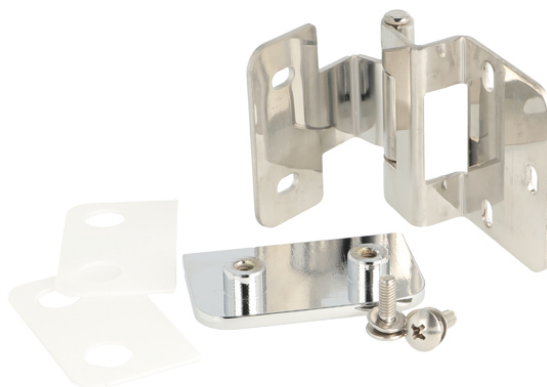

PRODUCT SHEET

Description:

Glass Door Hinge "Grace" Half Overlay, SS304-Polished, For Drilling \varnothing 10mm Bore Holes, F/5-8,76mm Glass

Item number:

15.06.471-0

Units	Box	Carton	HS Code	Barcode
Pcs.	10	100	8302100090	
				5704866055406