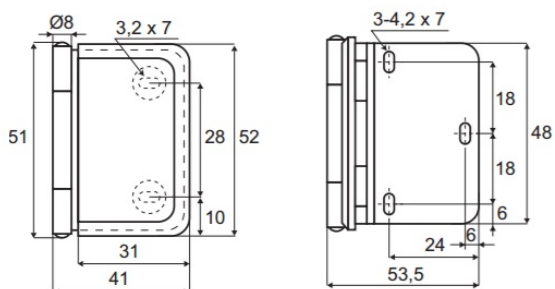

PRODUCT SHEET

Description:

Glass Door Hinge "Grace" Half Overlay, SS304-Polished, For Drilling \varnothing 10mm Bore Holes, F/5-8,76mm Glass

Item number:

15.06.471-0

Units	Box	Carton	HS Code	Barcode
Pcs.	10	100	8302100090	
				5704866055406