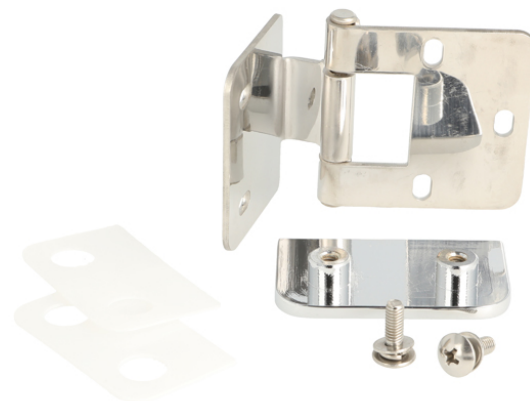

PRODUCT SHEET

Description:

Glass Door Hinge "Grace", Inset, SS304-Polished, F/Drilling \varnothing 10mm Bore Holes, F/5-8,76mm Glass

Item number:

15.06.470-0

Units	Box	Carton	HS Code	Barcode
Pcs.	10	100	8302100090	
				5704866055390