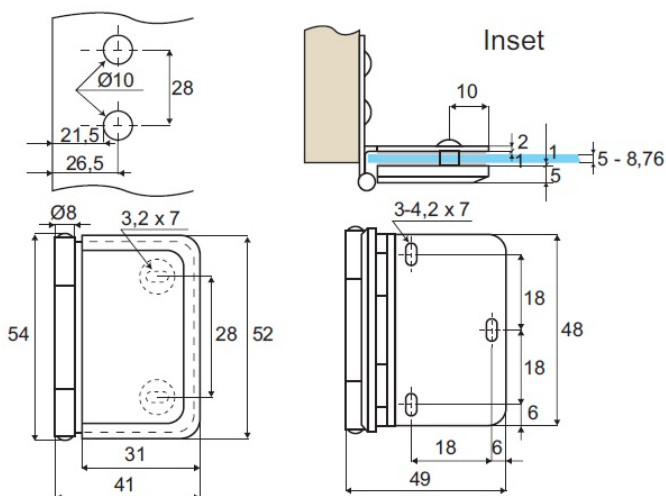

PRODUCT SHEET

Description:

Glass Door Hinge "Grace", Inset, SS304-Polished, F/Drilling \varnothing 10mm Bore Holes, F/5-8,76mm Glass

Item number:

15.06.470-0

Units	Box	Carton	HS Code	Barcode
Pcs.	10	100	8302100090	
				5704866055390