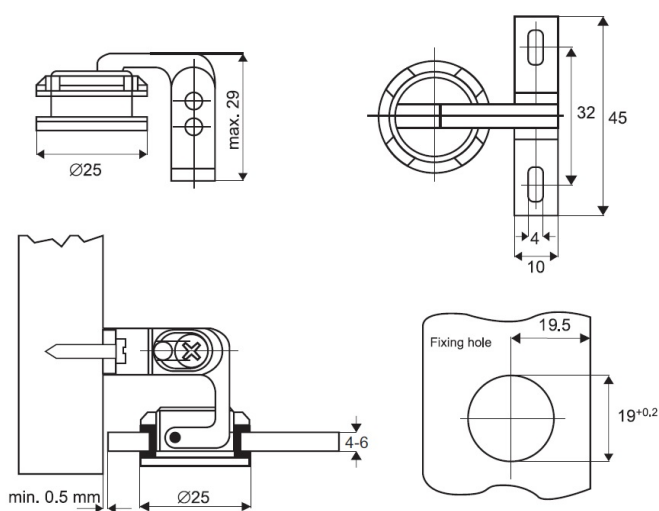

PRODUCT SHEET

Description:

Glass Door Hinge "Nice", CPL, W/Catch, Drill 19mm

Item number:

15.06.450-0

Units	Box	Carton	HS Code	Barcode
Pcs.	40	320	8302100090	
				5704866055345

SISO A/S

Mileparken 11
DK-2740 Skovlunde
Denmark
VAT: DK 24786013