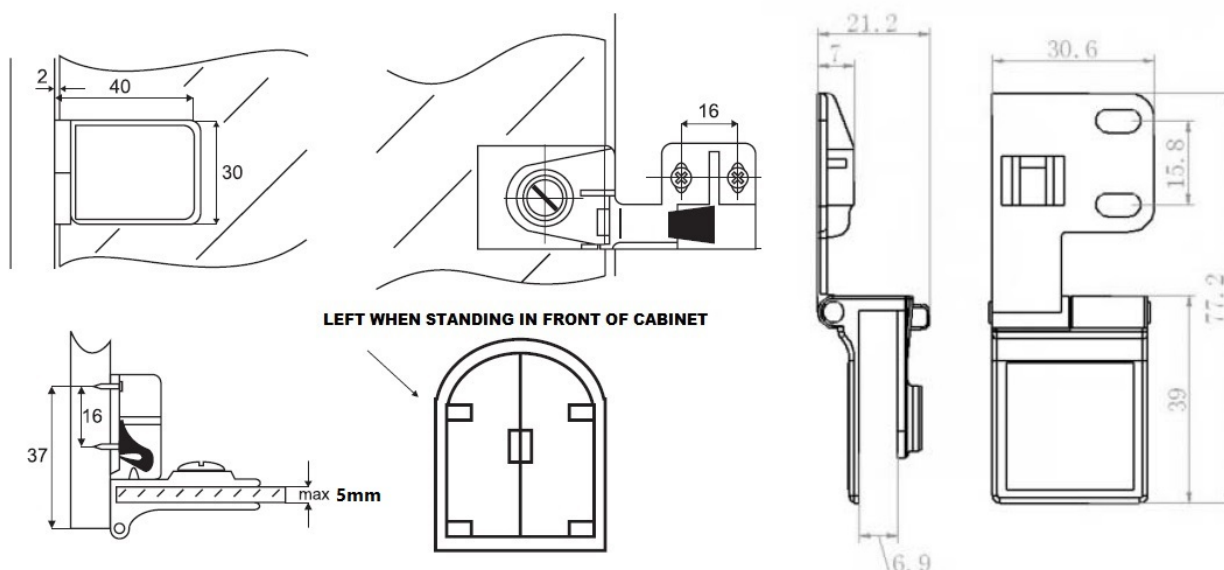

PRODUCT SHEET

Description:

Glass Door Hinge No C-13 Zamak, Black, Left

Item number:

15.06.313-0

Units	Box	Carton	HS Code	Barcode
Pcs.	100	400	8302100090	
				5704866055208

SISO A/S

Mileparken 11
DK-2740 Skovlunde
Denmark
VAT: DK 24786013

Phone +45 45 830 900

www.siso.dk
siso@siso.dk

Danske Bank
Nytorv Branch
Copenhagen
SWIFT: DABADKKK

Account no.
4180 3112 112936
IBAN Account
DK7230003112112936