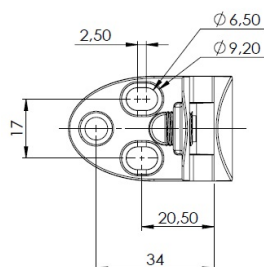

PRODUCT SHEET

Description:

Glass Door Hinge "Badge II", Centre, BLK, Universal, F/Inset Doors, F/Glass Thickness 4-6mm, 1 Zamak Screw W/PVC Tip,, Catch Made of ABS Plastic

Item number:

15.06.287-0

Units	Box	Carton	HS Code	Barcode
Pcs.	12	240	8302100090	 5704866492706

SISO A/S

Mileparken 11
DK-2740 Skovlunde
Denmark
VAT: DK 24786013

Phone +45 45 830 900

www.siso.dk
siso@siso.dk

Danske Bank
Nytorv Branch
Copenhagen
SWIFT: DABADKKK

Account no.
4180 3112 112936
IBAN Account
DK7230003112112936