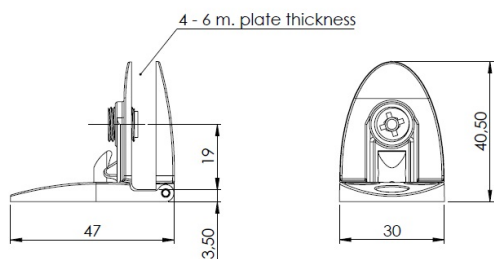

PRODUCT SHEET

Description:

Glass Door Hinge "Badge II", Centre, BLK, Universal, F/Inset Doors, F/Glass Thickness 4-6mm, 1 Zamak Screw W/PVC Tip,, Catch Made of ABS Plastic

Item number:

15.06.287-0

Units	Box	Carton	HS Code	Barcode
Pcs.	12	240	8302100090	 5704866492706

SISO A/S

Mileparken 11
DK-2740 Skovlunde
Denmark
VAT: DK 24786013

Phone +45 45 830 900

www.siso.dk
siso@siso.dk

Danske Bank
Nytorv Branch
Copenhagen
SWIFT: DABADKKK

Account no.
4180 3112 112936
IBAN Account
DK7230003112112936