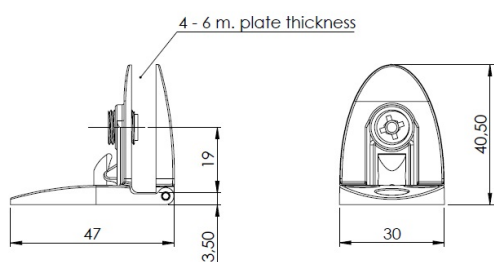

## Description:

Glass Door Hinge "Badge II", Centre, Alu, Universal, F/Inset Doors, F/Glass Thickness 4-6mm, 1 Zamak Screw W/PVC Tip,, Catch Made of ABS Plastic

## Item number:

15.06.286-0

Units	Box	Carton	HS Code	Barcode
Pcs.	10	100	8302100090	 5704866492690

Screw recommendation:  
Euro-screw  $\phi 6,3\text{mm}$ .  
CSK-screw  $\phi 4,5\text{mm}$ .