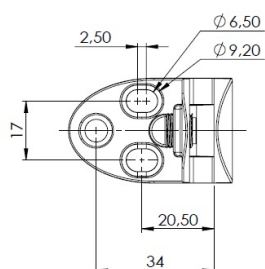

## Description:

Glass Door Hinge "Badge II", Centre, Alu, Universal, F/Inset Doors, F/Glass Thickness 4-6mm, 1 Zamak Screw W/PVC Tip,, Catch Made of ABS Plastic

## Item number:

15.06.286-0

Units	Box	Carton	HS Code	Barcode
Pcs.	10	100	8302100090	 5704866492690

Screw recommendation:  
Euro-screw  $\phi 6,3\text{mm}$ .  
CSK-screw  $\phi 4,5\text{mm}$ .