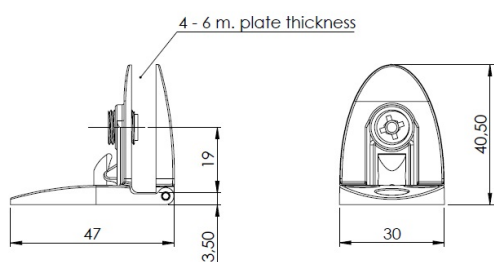

## Description:

Glass Door Hinge "Badge II", Centre, CPL, Universal, F/Inset Doors, F/Glass Thickness 4-6mm, 1 Zamak Screw W/PVC Tip,, Catch Made of ABS Plastic

## Item number:

15.06.285-0

Units	Box	Carton	HS Code	Barcode
Pcs.	10	100	8302100090	
				5704866492683

Screw recommendation:  
Euro-screw Ø6,3mm.  
CSK-screw Ø4,5mm.