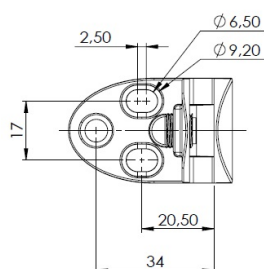

## Description:

Glass Door Hinge "Badge II", Centre, CPL, Universal, F/Inset Doors, F/Glass Thickness 4-6mm, 1 Zamak Screw W/PVC Tip,, Catch Made of ABS Plastic

## Item number:

15.06.285-0

Units	Box	Carton	HS Code	Barcode
Pcs.	10	100	8302100090	
				5704866492683

Screw recommendation:  
Euro-screw Ø6,3mm.  
CSK-screw Ø4,5mm.