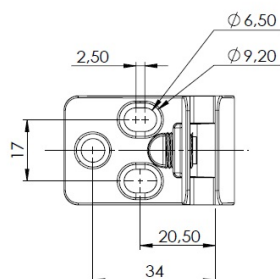

## Description:

Glass Door Hinge "Square II", Centre, BLK, Universal,F/Inset Doors, F/Glass Thickness 4-6mm, 1 Zamak Screw W/PVC Tip,, Catch Made of ABS Plastic

## Item number:

15.06.282-0

Units	Box	Carton	HS Code	Barcode
Pcs.	10	100	8302100090	
				5704866492522

Screw recommendation:  
Euro-screw Ø6,3mm.  
CSK-screw Ø4,5mm.