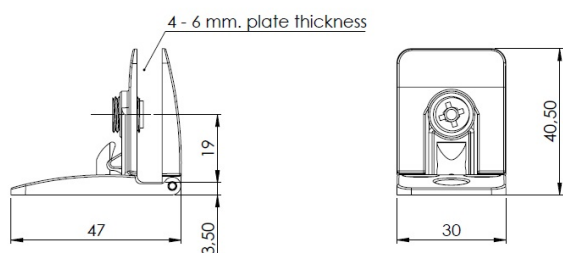

## Description:

Glass Door Hinge "Square II", Centre, BLK, Universal,F/Inset Doors, F/Glass Thickness 4-6mm, 1 Zamak Screw W/PVC Tip,, Catch Made of ABS Plastic

## Item number:

15.06.282-0

Units	Box	Carton	HS Code	Barcode
Pcs.	10	100	8302100090	
				5704866492522

Screw recommendation:  
Euro-screw Ø6,3mm.  
CSK-screw Ø4,5mm.