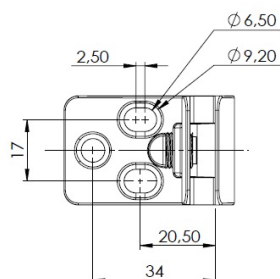

PRODUCT SHEET

Description:

Glass Door Hinge "Square II", Centre, Alu, Universal, F/Inset Doors, F/Glass Thickness 4-6mm, 1 Zamak Screw W/PVC Tip,, Catch Made of ABS Plastic

Item number:

15.06.281-0

Units	Box	Carton	HS Code	Barcode
Pcs.	10	100	8302100090	
				5704866492508

Screw recommendation:
Euro-screw \varnothing 6,3mm.
CSK-screw \varnothing 4,5mm.

SISO A/S

Mileparken 11
DK-2740 Skovlunde
Denmark
VAT: DK 24786013

Phone +45 45 830 900

www.siso.dk
siso@siso.dk

Danske Bank
Nytorv Branch
Copenhagen
SWIFT: DABADKKK