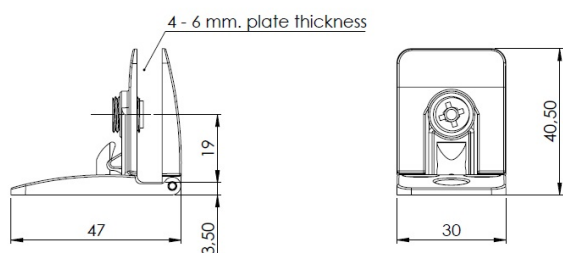

PRODUCT SHEET

Description:

Glass Door Hinge "Square II", Centre, Alu, Universal, F/Inset Doors, F/Glass Thickness 4-6mm, 1 Zamak Screw W/PVC Tip,, Catch Made of ABS Plastic

Item number:

15.06.281-0

Units	Box	Carton	HS Code	Barcode
Pcs.	10	100	8302100090	
				5704866492508

Screw recommendation:
Euro-screw \varnothing 6,3mm.
CSK-screw \varnothing 4,5mm.

SISO A/S

Mileparken 11
DK-2740 Skovlunde
Denmark
VAT: DK 24786013

Phone +45 45 830 900

www.siso.dk
siso@siso.dk

Danske Bank
Nytorv Branch
Copenhagen
SWIFT: DABADKKK