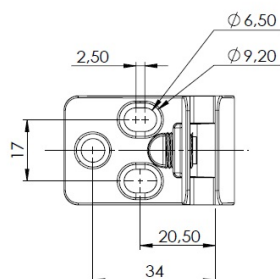

PRODUCT SHEET

Description:

Glass Door Hinge "Square II", Centre, CPL, Universal, F/Inset Doors, F/Glass Thickness 4-6mm, 1 Zamak Screw W/PVC Tip,, Catch Made of ABS Plastic

Item number:

15.06.280-0

Units	Box	Carton	HS Code	Barcode
Pcs.	10	100	8302100090	
				5704866439442

Screw recommendation:
Euro-screw Ø6,3mm.
CSK-screw Ø4,5mm.

SISO A/S

Mileparken 11
DK-2740 Skovlunde
Denmark
VAT: DK 24786013

Phone +45 45 830 900

www.siso.dk
siso@siso.dk

Danske Bank
Nytorv Branch
Copenhagen
SWIFT: DABADKKK