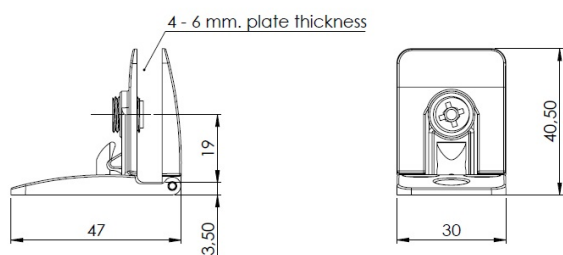

PRODUCT SHEET

Description:

Glass Door Hinge "Square II", Centre, CPL, Universal, F/Inset Doors, F/Glass Thickness 4-6mm, 1 Zamak Screw W/PVC Tip,, Catch Made of ABS Plastic

Item number:

15.06.280-0

Units	Box	Carton	HS Code	Barcode
Pcs.	10	100	8302100090	
				5704866439442

Screw recommendation:
Euro-screw Ø6,3mm.
CSK-screw Ø4,5mm.

SISO A/S

Mileparken 11
DK-2740 Skovlunde
Denmark
VAT: DK 24786013

Phone +45 45 830 900

www.siso.dk
siso@siso.dk

Danske Bank
Nytorv Branch
Copenhagen
SWIFT: DABADKKK