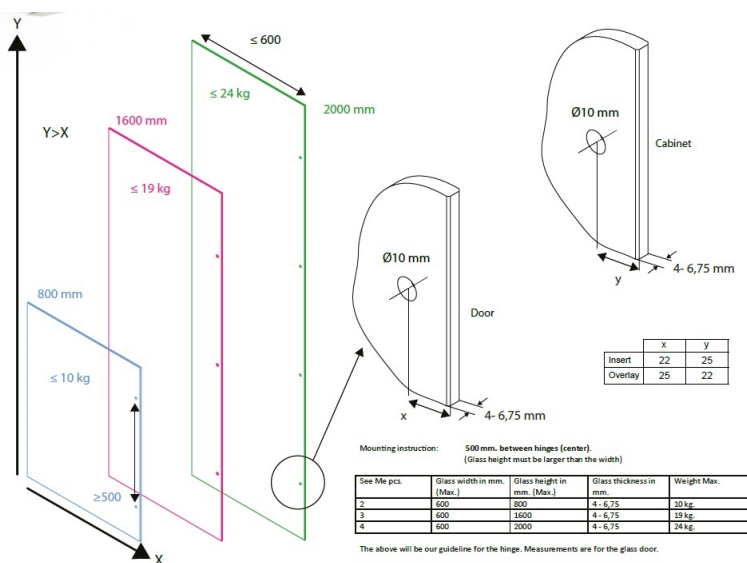

PRODUCT SHEET

Description:

Glass Door Hinge "See Me", Square, Glass/Glass, Chrome Pl, 4-6,75mm Glass Thickness, Drilling: $\varnothing 10$ mm, Universal, No, Top or Bottom

Item number:

15.06.270-0

Units	Box	Carton	HS Code	Barcode
Pcs.	12	120	8302100090	
				5704866055116