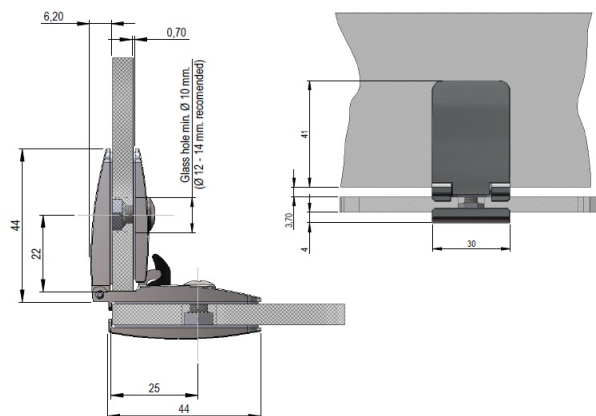

PRODUCT SHEET

Description:

Glass Door Hinge "See Me", Square, Glass/Glass, Chrome Pl, 4-6,75mm Glass Thickness, Drilling: $\varnothing 10$ mm, Universal, No, Top or Bottom

Item number:

15.06.270-0

Units	Box	Carton	HS Code	Barcode
Pcs.	12	120	8302100090	
				5704866055116