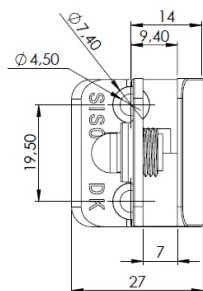

PRODUCT SHEET

Description:

Glass Door Hinge "Square" Centre, L, BRZ, F/Narrow Frames,W/ Short Mounting Plate, F/Inset Doors, Thickness 4-6mm,1 Zamak, Screw W/PVC Tip & 1 Zamak Screw W/Hard $\varnothing 5 \times 3,5$ mm Extension,, Catch Made Of ABS Plastic

Item number:

15.06.264-0

Units	Box	Carton	HS Code	Barcode
Pcs.	12	60	8302100090	 5704866055109

Glass thickness 4 - 6 mm

SISO A/S

Mileparken 11
DK-2740 Skovlunde
Denmark
VAT: DK 24786013

Phone +45 45 830 900