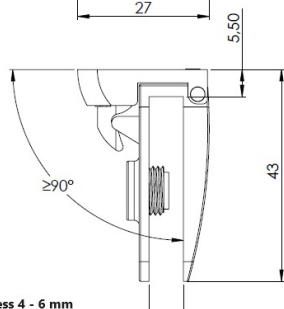

PRODUCT SHEET

Description:

Glass Door Hinge "Square" Centre, L, BRZ, F/Narrow Frames,W/ Short Mounting Plate, F/Inset Doors, Thickness 4-6mm,1 Zamak, Screw W/PVC Tip & 1 Zamak Screw W/Hard $\varnothing 5 \times 3,5$ mm Extension,, Catch Made Of ABS Plastic

Item number:

15.06.264-0

Units	Box	Carton	HS Code	Barcode
Pcs.	12	60	8302100090	 5704866055109

Glass thickness 4 - 6 mm

SISO A/S

Mileparken 11
DK-2740 Skovlunde
Denmark
VAT: DK 24786013

Phone +45 45 830 900