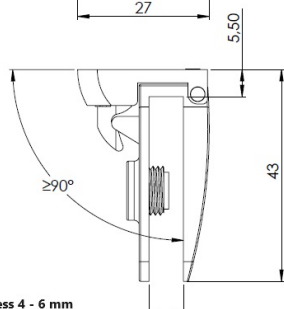

## Description:

Glass Door Hinge "Square" Centre, L, CPL, F/Narrow Frames,W/ Short Mounting Plate, F/Inset Doors, Thickness 4-6mm,1 Zamak, Screw W/PVC Tip & 1 Zamak Screw W/Hard  $\varnothing 5 \times 3,5$ mm Extension,, Catch Made Of ABS Plastic

## Item number:

15.06.260-0

Units	Box	Carton	HS Code	Barcode
Pcs.	10	100	8302100090	 5704866055062

Glass thickness 4 - 6 mm