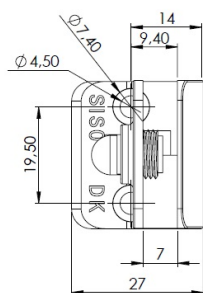

## Description:

Glass Door Hinge "Square" Centre, L, CPL, F/Narrow Frames,W/ Short Mounting Plate, F/Inset Doors, Thickness 4-6mm,1 Zamak, Screw W/PVC Tip & 1 Zamak Screw W/Hard  $\varnothing 5 \times 3,5$ mm Extension,, Catch Made Of ABS Plastic

## Item number:

15.06.260-0

Units	Box	Carton	HS Code	Barcode
Pcs.	10	100	8302100090	 5704866055062

Glass thickness 4 - 6 mm