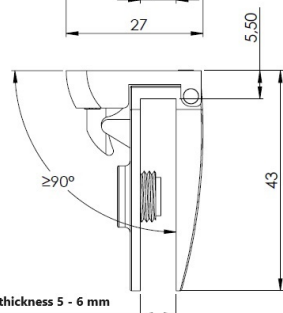

## Description:

Glass Door Hinge "Badge" Centre, L, BLK, F/Narrow Frames, W/ Short Mounting Plate, F/Inset Doors, Thickness 4-5mm, 1 ABS, Screw W/PVC Tip & 1 ABS Screw W/Hard  $\varnothing 5 \times 3,5$ mm ABS Extension,, Catch Made Of ABS Plastic

## Item number:

15.06.252-0

Units	Box	Carton	HS Code	Barcode
Pcs.	12	240	8302100090	 5704866054980

Glass thickness 5 - 6 mm

**SISO A/S**  
Mileparken 11  
DK-2740 Skovlunde  
Denmark  
VAT: DK 24786013

Phone +45 45 830 900  
[www.siso.dk](http://www.siso.dk)  
[siso@siso.dk](mailto:siso@siso.dk)