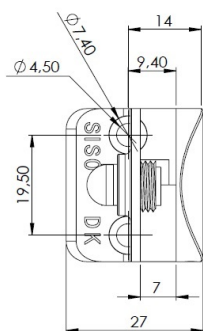

## Description:

Glass Door Hinge "Badge" Centre, L, BLK, F/Narrow Frames, W/ Short Mounting Plate, F/Inset Doors, Thickness 4-5mm, 1 ABS, Screw W/PVC Tip & 1 ABS Screw W/Hard  $\varnothing 5 \times 3,5$ mm ABS Extension,, Catch Made Of ABS Plastic

## Item number:

15.06.252-0

Units	Box	Carton	HS Code	Barcode
Pcs.	12	240	8302100090	 5704866054980

Glass thickness 5 - 6 mm

**SISO A/S**  
Mileparken 11  
DK-2740 Skovlunde  
Denmark  
VAT: DK 24786013

Phone +45 45 830 900  
[www.siso.dk](http://www.siso.dk)  
[siso@siso.dk](mailto:siso@siso.dk)