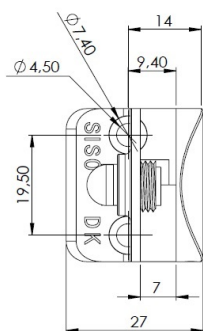

## Description:

Glass Door Hinge "Badge" Centre, L, Alu, F/Narrow Frames, W/ Short Mounting Plate, F/Inset Doors, Thickness 4-5mm, 1 ABS, Screw W/PVC Tip & 1 ABS Screw W/Hard  $\varnothing 5 \times 3,5$ mm ABS Extension,, Catch Made Of ABS Plastic

## Item number:

15.06.251-0

Units	Box	Carton	HS Code	Barcode
Pcs.	12	240	8302100090	 5704866054973

Glass thickness 5 - 6 mm

**SISO A/S**  
Mileparken 11  
DK-2740 Skovlunde  
Denmark  
VAT: DK 24786013

Phone +45 45 830 900  
[www.siso.dk](http://www.siso.dk)  
[siso@siso.dk](mailto:siso@siso.dk)