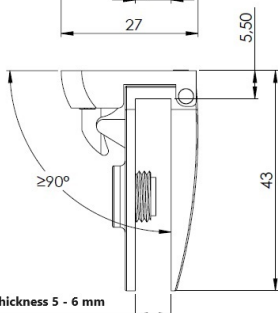

## Description:

Glass Door Hinge "Badge" Centre, L, Alu, F/Narrow Frames, W/ Short Mounting Plate, F/Inset Doors, Thickness 4-5mm, 1 ABS, Screw W/PVC Tip & 1 ABS Screw W/Hard  $\varnothing 5 \times 3,5$ mm ABS Extension,, Catch Made Of ABS Plastic

## Item number:

15.06.251-0

Units	Box	Carton	HS Code	Barcode
Pcs.	12	240	8302100090	 5704866054973

Glass thickness 5 - 6 mm

**SISO A/S**  
Mileparken 11  
DK-2740 Skovlunde  
Denmark  
VAT: DK 24786013

Phone +45 45 830 900  
[www.siso.dk](http://www.siso.dk)  
[siso@siso.dk](mailto:siso@siso.dk)