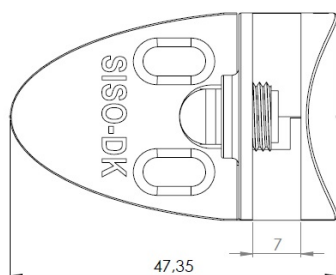

PRODUCT SHEET

Description:

Glass Door Hinge "Badge" Centre, BLK, Left Hand, F/Inset Doors, F/Glass Thickness 4-6mm, 1 Zamak Screw W/PVC Tip, & 1 Zamak Screw W/Hard $\varnothing 5 \times 3,5$ mm Extension. Catch Made of ABS

Item number:

15.06.247-0

Units	Box	Carton	HS Code	Barcode
Pcs.	12	240	8302100090	 5704866054935

SISO A/S

Mileparken 11
DK-2740 Skovlunde
Denmark
VAT: DK 24786013

Phone +45 45 830 900

www.siso.dk
siso@siso.dk

Danske Bank
Nytorv Branch
Copenhagen
SWIFT: DABADKKK

Account no.
4180 3112 112936
IBAN Account
DK7230003112112936