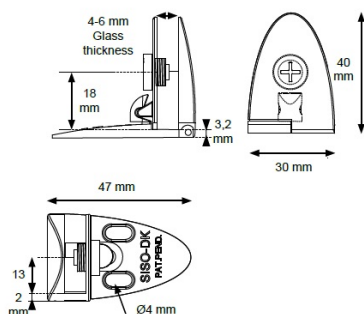

PRODUCT SHEET

Description:

Glass Door Hinge "Badge" Centre, BLK, Left Hand, F/Inset Doors, F/Glass Thickness 4-6mm, 1 Zamak Screw W/PVC Tip, & 1 Zamak Screw W/Hard $\varnothing 5 \times 3,5$ mm Extension. Catch Made of ABS

Item number:

15.06.247-0

Units	Box	Carton	HS Code	Barcode
Pcs.	12	240	8302100090	 5704866054935

SISO A/S

Mileparken 11
DK-2740 Skovlunde
Denmark
VAT: DK 24786013

Phone +45 45 830 900

www.siso.dk
siso@siso.dk

Danske Bank
Nytorv Branch
Copenhagen
SWIFT: DABADKKK

Account no.
4180 3112 112936
IBAN Account
DK7230003112112936