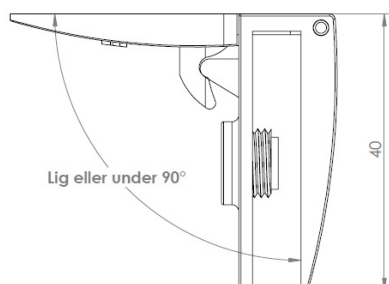

PRODUCT SHEET

Description:

Glass Door Hinge "Badge" Centre, BLK, Left Hand, F/Inset Doors, F/Glass Thickness 4-6mm, 1 Zamak Screw W/PVC Tip, & 1 Zamak Screw W/Hard $\varnothing 5 \times 3,5$ mm Extension. Catch Made of ABS

Item number:

15.06.247-0

Units	Box	Carton	HS Code	Barcode
Pcs.	12	240	8302100090	 5704866054935

SISO A/S

Mileparken 11
DK-2740 Skovlunde
Denmark
VAT: DK 24786013

Phone +45 45 830 900

www.siso.dk
siso@siso.dk

Danske Bank
Nytorv Branch
Copenhagen
SWIFT: DABADKKK

Account no.
4180 3112 112936
IBAN Account
DK7230003112112936