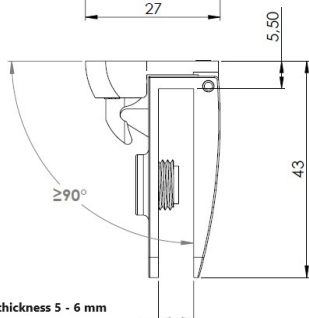

PRODUCT SHEET

Description:

Glass Door Hinge "Square" Centre, R, BLK, F/Narrow Frames,W/ Short Mounting Plate, F/Inset Doors, Thickness 4-5mm, 1 ABS, Screw W/PVC Tip & 1 ABS Screw W/Hard $\varnothing 5 \times 3,5$ mm ABS Extension,, Catch Made Of ABS Plastic

Item number:

15.06.237-0

Units	Box	Carton	HS Code	Barcode
Pcs.	12	240	8302100090	 5704866054843

Glass thickness 5 - 6 mm

SISO A/S

Mileparken 11
DK-2740 Skovlunde
Denmark
VAT: DK 24786013

Phone +45 45 830 900