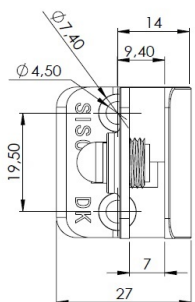

PRODUCT SHEET

Description:

Glass Door Hinge "Square" Centre, R, BLK, F/Narrow Frames,W/ Short Mounting Plate, F/Inset Doors, Thickness 4-5mm, 1 ABS, Screw W/PVC Tip & 1 ABS Screw W/Hard $\varnothing 5 \times 3,5$ mm ABS Extension,, Catch Made Of ABS Plastic

Item number:

15.06.237-0

Units	Box	Carton	HS Code	Barcode
Pcs.	12	240	8302100090	 5704866054843

Glass thickness 5 - 6 mm

SISO A/S

Mileparken 11
DK-2740 Skovlunde
Denmark
VAT: DK 24786013

Phone +45 45 830 900