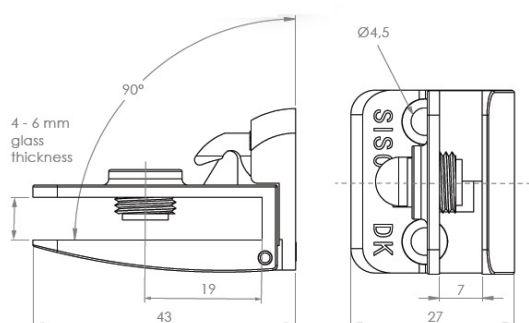

PRODUCT SHEET

Description:

Glass Door Hinge "Square" Centre, R, Alu, F/Narrow Frames,W/ Short Mounting Plate, F/Inset Doors, Thickness 4-6mm,1 Zamak, Screw W/PVC Tip & 1 Zamak Screw W/Hard $\varnothing 5 \times 3,5$ mm Extension,, Catch Made Of ABS Plastic

Item number:

15.06.236-0

Units	Box	Carton	HS Code	Barcode
Pcs.	10	100	8302100090	 5704866054836

SISO A/S

Mileparken 11
DK-2740 Skovlunde
Denmark
VAT: DK 24786013

Phone +45 45 830 900

www.siso.dk
siso@siso.dk