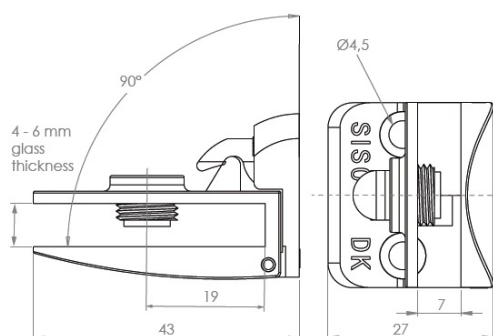

## Description:

Glass Door Hinge "Badge" Centre, R, BLK, F/Narrow Frames, W/ Short Mounting Plate, F/Inset Doors, Thickness 4-5mm, 1 ABS, Screw W/PVC Tip & 1 ABS Screw W/Hard  $\varnothing 5 \times 3,5$ mm ABS Extension,, Catch Made Of ABS Plastic

## Item number:

15.06.227-0

| Units | Box | Carton | HS Code    | Barcode   |
|-------|-----|--------|------------|---|
| Pcs.  |     | 240    | 8302100090 | <br>5704866054744 |