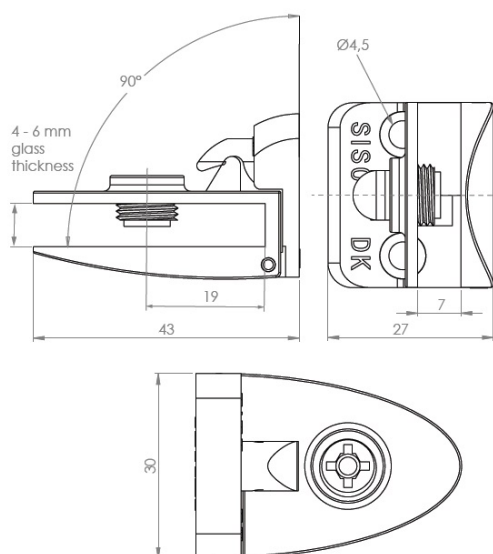

PRODUCT SHEET

Description:

Glass Door Hinge "Badge" Centre, R, Alu, F/Narrow Frames, W/ Short Mounting Plate, F/Inset Doors, Thickness 4-5mm, 1 ABS, Screw W/PVC Tip & 1 ABS Screw W/Hard $\varnothing 5 \times 3,5$ mm ABS Extension,, Catch Made Of ABS Plastic

Item number:

15.06.226-0

Units	Box	Carton	HS Code	Barcode
Pcs.	12	240	8302100090	 5704866054737

SISO A/S

Mileparken 11
DK-2740 Skovlunde
Denmark
VAT: DK 24786013

Phone +45 45 830 900

www.siso.dk
siso@siso.dk

Danske Bank
Nytorv Branch
Copenhagen
SWIFT: DABADKKK

Account no.
4180 3112 112936
IBAN Account
DK7230003112112936