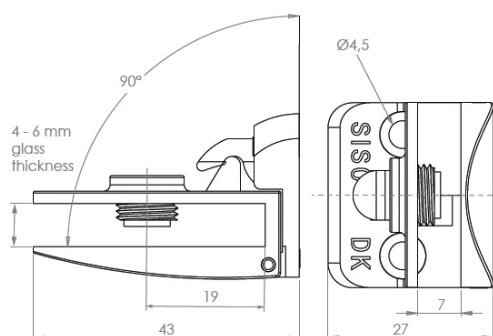

PRODUCT SHEET

Description:

Glass Door Hinge "Badge" Centre, R, CPL, F/Narrow Frames, W/ Short Mounting Plate, F/Inset Doors, Thickness 4-5mm, 1 ABS, Screw W/PVC Tip & 1 ABS Screw W/Hard $\varnothing 5 \times 3,5$ mm ABS Extension,, Catch Made Of ABS Plastic

Item number:

15.06.225-0

Units	Box	Carton	HS Code	Barcode
Pcs.	12	240	8302100090	 5704866054720

SISO A/S

Mileparken 11
DK-2740 Skovlunde
Denmark
VAT: DK 24786013

Phone +45 45 830 900

www.siso.dk
siso@siso.dk

Danske Bank
Nytorv Branch
Copenhagen
SWIFT: DABADKKK

Account no.
4180 3112 112936
IBAN Account
DK7230003112112936