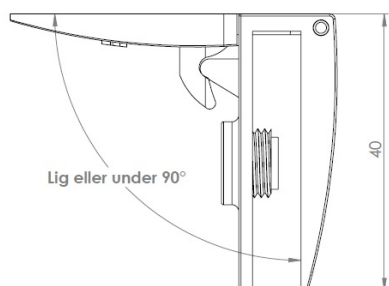

PRODUCT SHEET

Description:

Glass Door Hinge "Badge" Centre, BLK, Right Hand, F/Inset Doors, F/Glass Thickness 4-6mm, 1 Zamak Screw W/PVC Tip, & 1 Zamak Screw W/Hard $\varnothing 5 \times 3,5$ mm Extension. Catch Made of ABS

Item number:

15.06.222-0

Units	Box	Carton	HS Code	Barcode
Pcs.	12	240	8302100090	
				5704866054690

SISO A/S

Mileparken 11
DK-2740 Skovlunde
Denmark
VAT: DK 24786013

Phone +45 45 830 900

www.siso.dk
siso@siso.dk

Danske Bank
Nytorv Branch
Copenhagen
SWIFT: DABADKKK

Account no.
4180 3112 112936
IBAN Account
DK7230003112112936