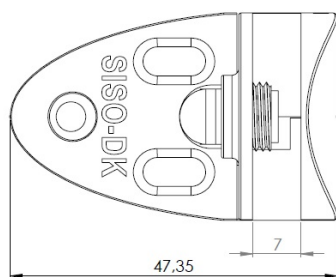

PRODUCT SHEET

Description:

Glass Door Hinge "Badge" Centre, BLK, Right Hand, F/Inset Doors, F/Glass Thickness 4-6mm, 1 Zamak Screw W/PVC Tip, & 1 Zamak Screw W/Hard $\varnothing 5 \times 3,5$ mm Extension. Catch Made of ABS

Item number:

15.06.222-0

Units	Box	Carton	HS Code	Barcode
Pcs.	12	240	8302100090	
				5704866054690

SISO A/S

Mileparken 11
DK-2740 Skovlunde
Denmark
VAT: DK 24786013

Phone +45 45 830 900

www.siso.dk
siso@siso.dk