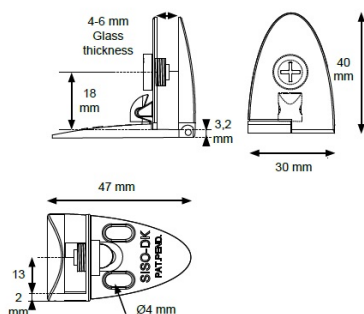

PRODUCT SHEET

Description:

Glass Door Hinge "Badge" Centre, BLK, Right Hand, F/Inset Doors, F/Glass Thickness 4-6mm, 1 Zamak Screw W/PVC Tip, & 1 Zamak Screw W/Hard $\varnothing 5 \times 3,5$ mm Extension. Catch Made of ABS

Item number:

15.06.222-0

Units	Box	Carton	HS Code	Barcode
Pcs.	12	240	8302100090	
				5704866054690

SISO A/S

Mileparken 11
DK-2740 Skovlunde
Denmark
VAT: DK 24786013

Phone +45 45 830 900

www.siso.dk
siso@siso.dk