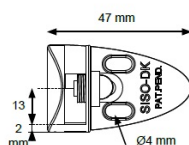

PRODUCT SHEET

Description:

Glass Door Hinge "Badge" Centre, Alu, Right Hand, F/Inset Doors, F/Glass Thickness 4-5mm, 1 Zamak Screw w/PVC Tip & 1, Zamak Screw W/Hard $\varnothing 5 \times 3,5$ mm Extension. Catch Made of ABS, Plastic

Item number:

15.06.221-0

Units	Box	Carton	HS Code	Barcode
Pcs.	12	240	8302100090	 5704866054683

SISO A/S

Mileparken 11
DK-2740 Skovlunde
Denmark
VAT: DK 24786013

Phone +45 45 830 900

www.siso.dk
siso@siso.dk