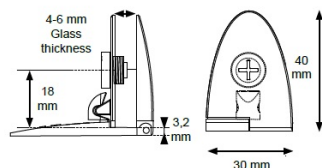

PRODUCT SHEET

Description:

Glass Door Hinge "Badge" Centre, Alu, Right Hand, F/Inset Doors, F/Glass Thickness 4-5mm, 1 Zamak Screw w/PVC Tip & 1, Zamak Screw W/Hard $\varnothing 5 \times 3,5$ mm Extension. Catch Made of ABS, Plastic

Item number:

15.06.221-0

Units	Box	Carton	HS Code	Barcode
Pcs.	12	240	8302100090	 5704866054683

SISO A/S

Mileparken 11
DK-2740 Skovlunde
Denmark
VAT: DK 24786013

Phone +45 45 830 900

www.siso.dk
siso@siso.dk

Danske Bank
Nytorv Branch
Copenhagen
SWIFT: DABADKKK

Account no.
4180 3112 112936
IBAN Account
DK7230003112112936