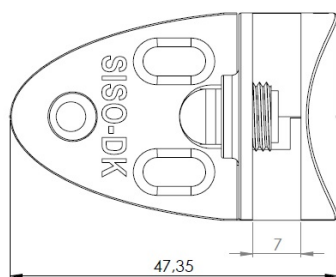

PRODUCT SHEET

Description:

Glass Door Hinge "Badge" Centre, Alu, Right Hand, F/Inset Doors, F/Glass Thickness 4-5mm, 1 Zamak Screw w/PVC Tip & 1, Zamak Screw W/Hard $\varnothing 5 \times 3,5$ mm Extension. Catch Made of ABS, Plastic

Item number:

15.06.221-0

Units	Box	Carton	HS Code	Barcode
Pcs.	12	240	8302100090	 5704866054683

SISO A/S

Mileparken 11
DK-2740 Skovlunde
Denmark
VAT: DK 24786013

Phone +45 45 830 900

www.siso.dk
siso@siso.dk