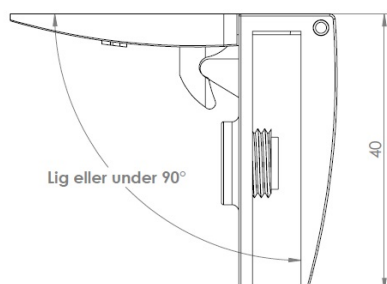

PRODUCT SHEET

Description:

Glass Door Hinge "Badge" Centre, Alu, Right Hand, F/Inset Doors, F/Glass Thickness 4-5mm, 1 Zamak Screw w/PVC Tip & 1, Zamak Screw W/Hard $\varnothing 5 \times 3,5$ mm Extension. Catch Made of ABS, Plastic

Item number:

15.06.221-0

Units	Box	Carton	HS Code	Barcode
Pcs.	12	240	8302100090	 5704866054683

SISO A/S

Mileparken 11
DK-2740 Skovlunde
Denmark
VAT: DK 24786013

Phone +45 45 830 900

www.siso.dk
siso@siso.dk

Danske Bank
Nytorv Branch
Copenhagen
SWIFT: DABADKKK

Account no.
4180 3112 112936
IBAN Account
DK7230003112112936