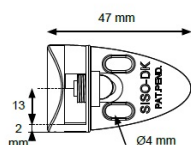

PRODUCT SHEET

Description:

Glass Door Hinge "Badge" Centre, CPL, Right Hand, F/Inset Doors, F/Glass Thickness 4-5mm, 1 ABS Screw w/PVC Tip & 1 ABS, Screw W/Hard $\varnothing 5 \times 3,5$ mm Extension. Catch Made of ABS Plastic

Item number:

15.06.220-0

Units	Box	Carton	HS Code	Barcode
Pcs.	12	240	8302100090	
				5704866054676

SISO A/S

Mileparken 11
DK-2740 Skovlunde
Denmark
VAT: DK 24786013

Phone +45 45 830 900

www.siso.dk
siso@siso.dk