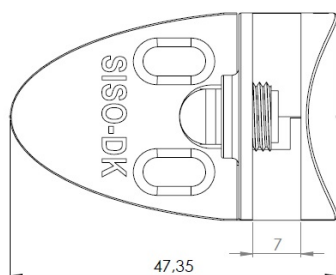

PRODUCT SHEET

Description:

Glass Door Hinge "Badge" Centre, CPL, Right Hand, F/Inset Doors, F/Glass Thickness 4-5mm, 1 ABS Screw w/PVC Tip & 1 ABS, Screw W/Hard $\varnothing 5 \times 3,5$ mm Extension. Catch Made of ABS Plastic

Item number:

15.06.220-0

Units	Box	Carton	HS Code	Barcode
Pcs.	12	240	8302100090	
				5704866054676

SISO A/S

Mileparken 11
DK-2740 Skovlunde
Denmark
VAT: DK 24786013

Phone +45 45 830 900

www.siso.dk
siso@siso.dk