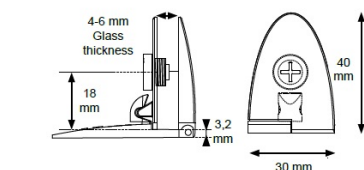

PRODUCT SHEET

Description:

Glass Door Hinge "Badge" Centre, CPL, Right Hand, F/Inset Doors, F/Glass Thickness 4-5mm, 1 ABS Screw w/PVC Tip & 1 ABS, Screw W/Hard $\varnothing 5 \times 3,5$ mm Extension. Catch Made of ABS Plastic

Item number:

15.06.220-0

Units	Box	Carton	HS Code	Barcode
Pcs.	12	240	8302100090	
				5704866054676

SISO A/S

Mileparken 11
DK-2740 Skovlunde
Denmark
VAT: DK 24786013

Phone +45 45 830 900

www.siso.dk
siso@siso.dk

Danske Bank
Nytorv Branch
Copenhagen
SWIFT: DABADKKK

Account no.
4180 3112 112936
IBAN Account
DK7230003112112936