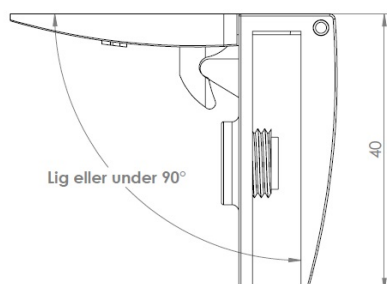

PRODUCT SHEET

Description:

Glass Door Hinge "Badge" Centre, CPL, Right Hand, F/Inset Doors, F/Glass Thickness 4-5mm, 1 ABS Screw w/PVC Tip & 1 ABS, Screw W/Hard $\varnothing 5 \times 3,5$ mm Extension. Catch Made of ABS Plastic

Item number:

15.06.220-0

Units	Box	Carton	HS Code	Barcode
Pcs.	12	240	8302100090	
				5704866054676

SISO A/S

Mileparken 11
DK-2740 Skovlunde
Denmark
VAT: DK 24786013

Phone +45 45 830 900

www.siso.dk
siso@siso.dk

Danske Bank
Nytorv Branch
Copenhagen
SWIFT: DABADKKK

Account no.
4180 3112 112936
IBAN Account
DK7230003112112936