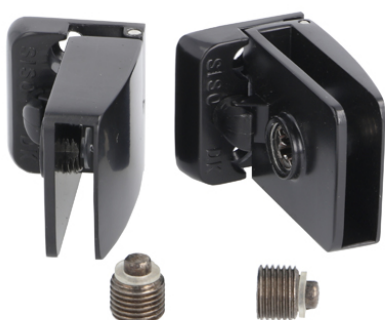

PRODUCT SHEET

Description:

Glass Door Hinge "Square" Top+Bottom, BLK, F/Narrow Frames, W/ Short Mounting Plate, F/Inset Doors, Thickness 4-5mm, 1 ABS, Screw W/PVC Tip & 1 ABS Screw W/Hard $\varnothing 5 \times 3,5$ mm ABS Extension,, Catch Made Of ABS Plastic

Item number:

15.06.217-0

Units	Box	Carton	HS Code	Barcode
Pair	10	100	8302100090	 5704866054645

SISO A/S

Mileparken 11
DK-2740 Skovlunde
Denmark
VAT: DK 24786013

Phone +45 45 830 900

www.siso.dk
siso@siso.dk