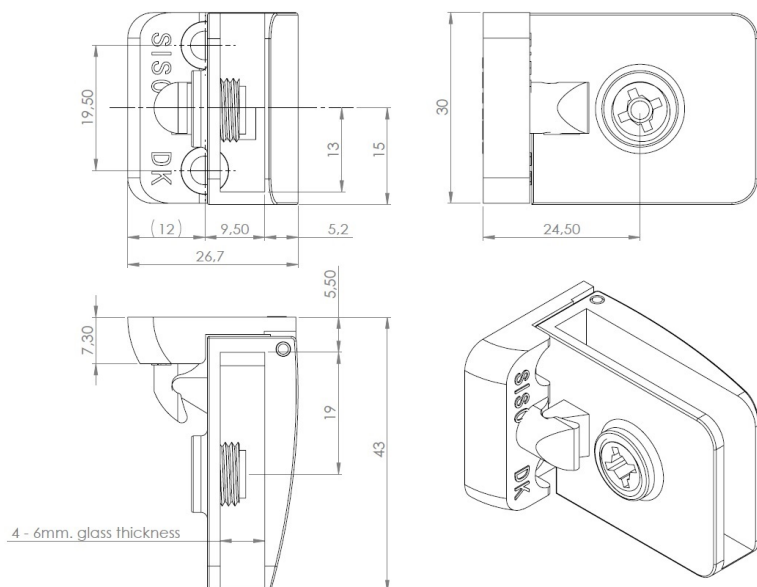

PRODUCT SHEET

Description:

Glass Door Hinge "Square" Top+Bottom,Alu,F/Narrow Frames, W/ Short Mounting Plate, F/Inset Doors, Thickness 4-5mm,1 Zamak, Screw W/PVC Tip & 1 Zamak Screw W/Hard ø5x3,5mm Extension,, Catch Made Of ABS Plastic

Item number:

15.06.216-0

Units	Box	Carton	HS Code	Barcode
Pair	10	100	8302100090	 5704866054638

SISO A/S

Mileparken 11
DK-2740 Skovlunde
Denmark
VAT: DK 24786013

Phone +45 45 830 900

www.siso.dk
siso@siso.dk