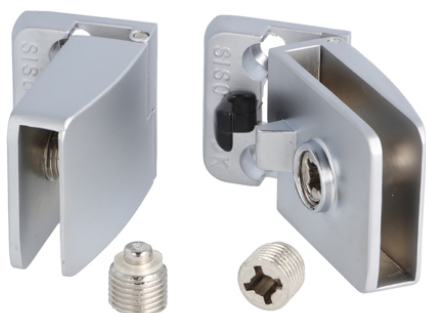

PRODUCT SHEET

Description:

Glass Door Hinge "Square" Top+Bottom,Alu,F/Narrow Frames, W/ Short Mounting Plate, F/Inset Doors, Thickness 4-5mm,1 Zamak, Screw W/PVC Tip & 1 Zamak Screw W/Hard ø5x3,5mm Extension,, Catch Made Of ABS Plastic

Item number:

15.06.216-0

Units	Box	Carton	HS Code	Barcode
Pair	10	100	8302100090	 5704866054638

SISO A/S

Mileparken 11
DK-2740 Skovlunde
Denmark
VAT: DK 24786013

Phone +45 45 830 900

www.siso.dk
siso@siso.dk