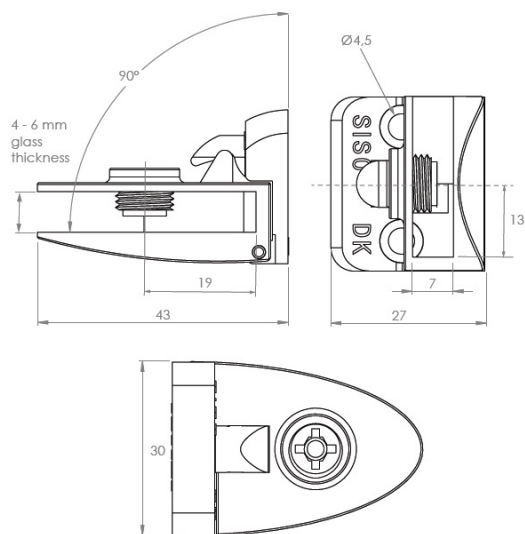

PRODUCT SHEET

Description:

Glass Door Hinge "Badge" Top+Bottom,CPL,F/Narrow Frames, W/ Short Mounting Plate, F/Inset Doors, Thickness 4-5mm, 1 ABS, Screw W/PVC Tip & 1 ABS Screw W/Hard $\varnothing 5 \times 3,5$ mm ABS Extension,, Catch Made Of ABS Plastic

Item number:

15.06.205-0

Units	Box	Carton	HS Code	Barcode
Pair	12	240	8302100090	 5704866054522

SISO A/S
Mileparken 11
DK-2740 Skovlunde
Denmark
VAT: DK 24786013

Phone +45 45 830 900
www.siso.dk
siso@siso.dk