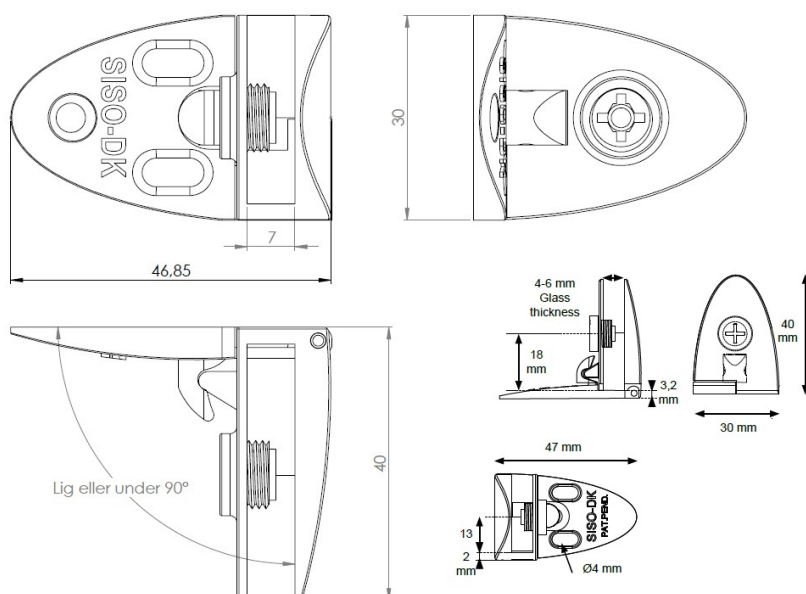

PRODUCT SHEET

Description:

Glass Door Hinge "Badge" Top+Bottom, Alu, Inset Doors, F/ Glass Thickness 4-6mm. 1 Zamak Screw W/PVC Tip & 1 Zamak, Screw W/ø5x3,5mm Extension. Catch Made Of ABS Plastic

Item number:

15.06.201-0

Units	Box	Carton	HS Code	Barcode
Pair	12	120	8302100090	 5704866054485

SISO A/S
Mileparken 11
DK-2740 Skovlunde
Denmark
VAT: DK 24786013

Phone +45 45 830 900
www.siso.dk
siso@siso.dk

Danske Bank
Nytorv Branch
Copenhagen
SWIFT: DABADKKK

Account no.
4180 3112 112936
IBAN Account
DK7230003112112936