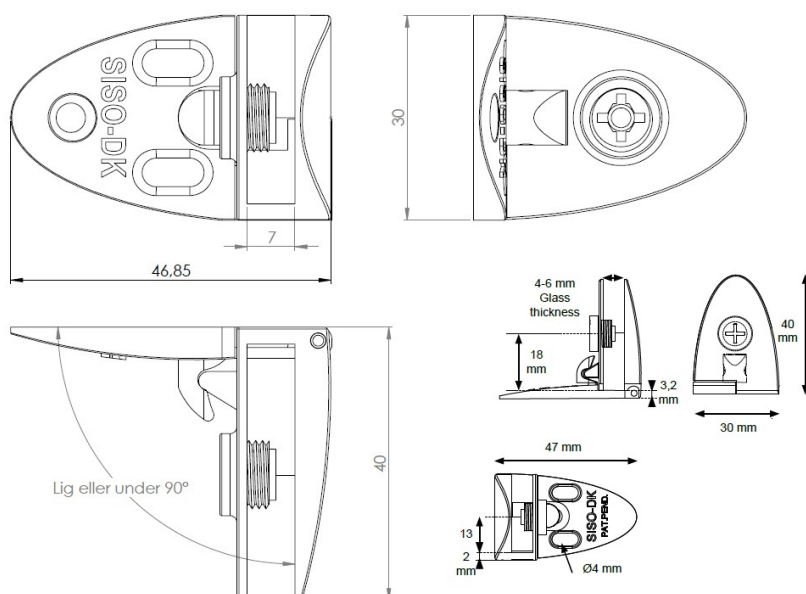

PRODUCT SHEET

Description:

Glass Door Hinge "Badge" Top+Bottom, CPL, Inset Doors, F/ Glass Thickness 4-5mm, 1 ABS Screw
W/PVC Tip & 1 ABS Screw, W/Hard \varnothing 5x3,5mm ABS Extension, Catch Made of ABS Plastic

Item number:

15.06.200-0

Units	Box	Carton	HS Code	Barcode
Pair	12	240	8302100090	 5704866054478

SISO A/S
Mileparken 11
DK-2740 Skovlunde
Denmark
VAT: DK 24786013

Phone +45 45 830 900
www.siso.dk
siso@siso.dk