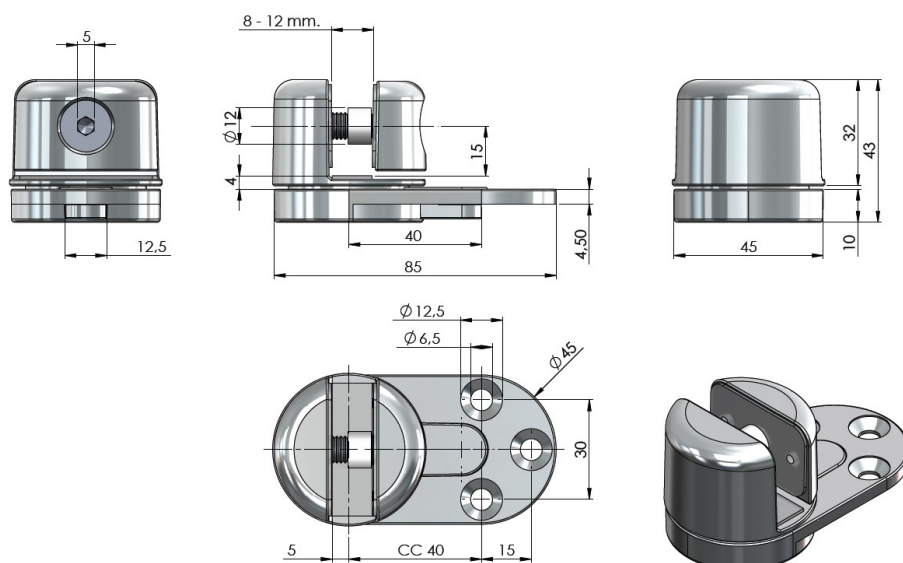

PRODUCT SHEET

Description:

Pivot Hinge "Hodor", CPL, Top+Bottom, W/Catch, 8-12mm Door Thickness, \varnothing 14mm Drill

Item number:

15.06.080-0

Units	Box	Carton	HS Code	Barcode
Pair	1	50	8302100090	 5704866054119