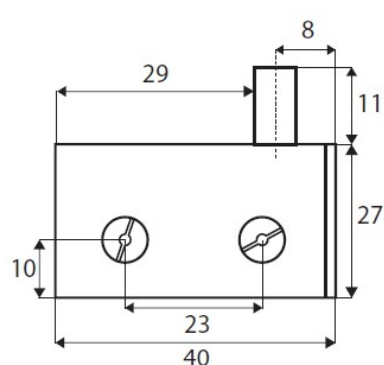

PRODUCT SHEET

Description:

Glass Pivot Hinge 40x27x3mm 4-8mm Glass, Brass SS-Look Max Door Weight Per Pair 8 Kg, Max Door Size 500 x 800mm

Item number:

15.06.072-0

Units	Box	Carton	HS Code	Barcode
Pair	1	60	8302100090	 5704866440981