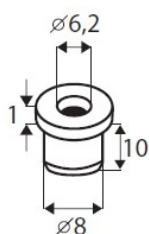

PRODUCT SHEET

Description:

Glass Pivot Hinge 40x27x3mm 4-8mm Glass, Brass SS-Look Max Door Weight Per Pair 8 Kg, Max Door Size 500 x 800mm

Item number:

15.06.072-0

Units	Box	Carton	HS Code	Barcode
Pair	1	60	8302100090	 5704866440981