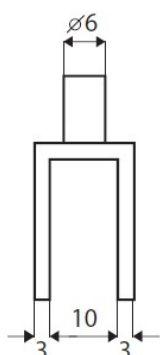

PRODUCT SHEET

Description:

Glass Pivot Hinge 40x27x3mm 4-8mm Glass, Brass SS-Look Max Door Weight Per Pair 8 Kg, Max Door Size 500 x 800mm

Item number:

15.06.072-0

Units	Box	Carton	HS Code	Barcode
Pair	1	60	8302100090	 5704866440981