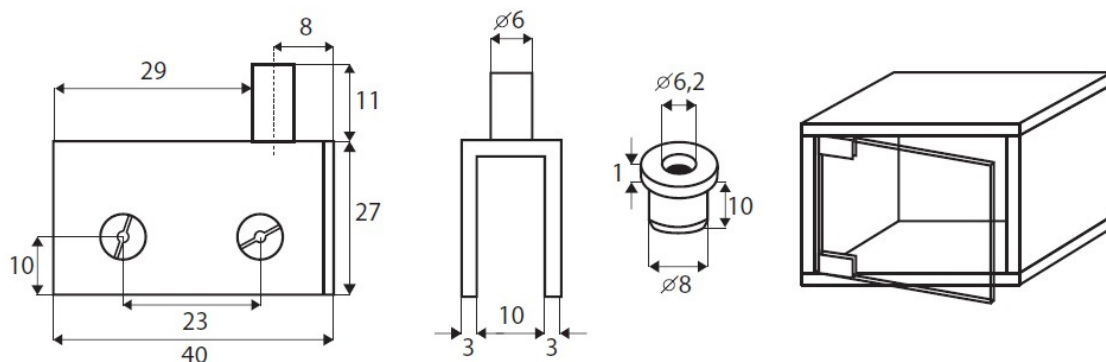

PRODUCT SHEET

Description:

Glass Pivot Hinge 40x27x3mm 4-8mm Glass, Brass CPL Max Door Weight Per Pair 8 Kg, Max Door Size 500 x 800mm

Item number:

15.06.070-1

Units	Box	Carton	HS Code	Barcode
Pair	1	50	8302100090	 5704866475020