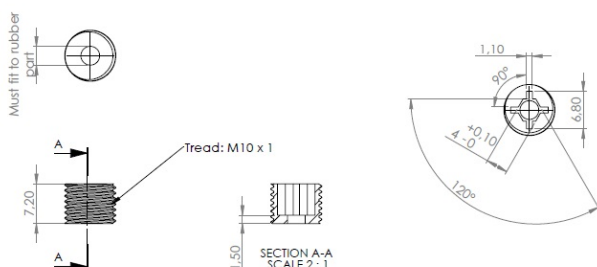

PRODUCT SHEET

Description:

Glass Pivot Hinge "M", 52x26x2mm, 8mm Glass, SS-304 Polished, W/ø10x9mm Brass Bushing & Screws W/Soft Tip, All SS-look

Item number:

15.06.062-0

Units	Box	Carton	HS Code	Barcode
Pair	10	100	8302100090	 5704866054010