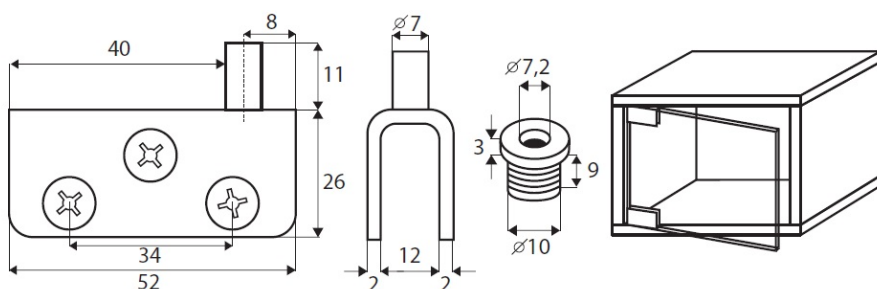

PRODUCT SHEET

Description:

Glass Pivot Hinge "M", 52x26x2mm, 8mm Glass, SS-304 Polished, W/ø10x9mm Brass Bushing & Screws W/Soft Tip, All SS-look

Item number:

15.06.062-0

Units	Box	Carton	HS Code	Barcode
Pair	10	100	8302100090	 5704866054010