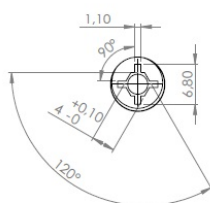

PRODUCT SHEET

Description:

Glass Pivot Hinge "S", 42x20x2mm, 6mm Glass, SS-304 Polished, W/ø9x8mm Brass Bushing & Screws
W/Soft Tip, All SS-look

Item number:

15.06.060-0

Units	Box	Carton	HS Code	Barcode
Pair	15	150	8302100090	 5704866053990