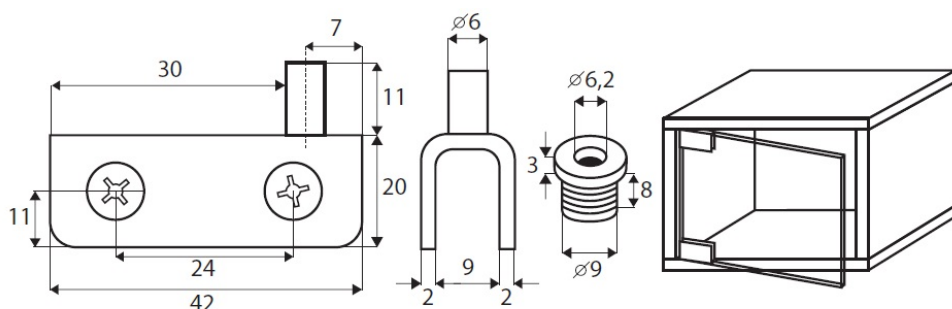

PRODUCT SHEET

Description:

Glass Pivot Hinge "S", 42x20x2mm, 6mm Glass, SS-304 Polished, W/ø9x8mm Brass Bushing & Screws
W/Soft Tip, All SS-look

Item number:

15.06.060-0

Units	Box	Carton	HS Code	Barcode
Pair	15	150	8302100090	 5704866053990