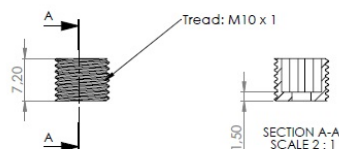

PRODUCT SHEET

Description:

Glass Pivot Hinge "S", 42x20x2mm, 6mm Glass, SS-304 Polished, W/ø9x8mm Brass Bushing & Screws
W/Soft Tip, All SS-look

Item number:

15.06.060-0

Units	Box	Carton	HS Code	Barcode
Pair	15	150	8302100090	 5704866053990