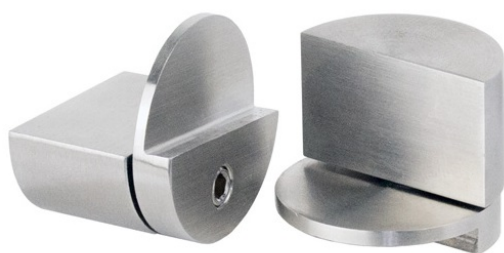

PRODUCT SHEET

Description:

Pivot Hinge F/UV-Glue, $\varnothing 30$ mm, SS-304-Brushed, F/Max 12mm Glass Thickness, Max Load Capacity: 10 KG, F/Inset Doors,, A threaded Pin in the Hinge allows the Door to be removed, after gluing

Item number:

15.06.016-1

Units	Box	Carton	HS Code	Barcode
Pair	1	100	8302100090	 5704866461481

SISO A/S

Mileparken 11
DK-2740 Skovlunde
Denmark
VAT: DK 24786013

Phone +45 45 830 900

www.siso.dk
siso@siso.dk

Danske Bank
Nytorv Branch
Copenhagen
SWIFT: DABADKKK

Account no.
4180 3112 112936
IBAN Account
DK7230003112112936