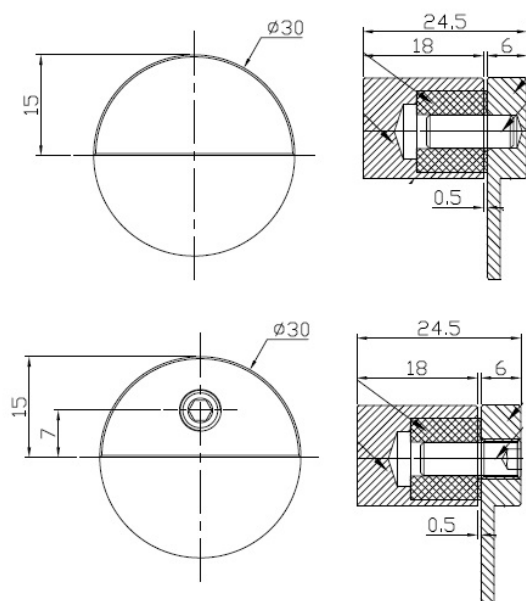

PRODUCT SHEET

Description:

Pivot Hinge F/UV-Glue, $\varnothing 30$ mm, SS-304-Brushed, F/Max 12mm Glass Thickness, Max Load Capacity: 10 KG, F/Inset Doors,, A threaded Pin in the Hinge allows the Door to be removed, after gluing

Item number:

15.06.016-1

Units	Box	Carton	HS Code	Barcode
Pair	1	100	8302100090	 5704866461481

SISO A/S

Mileparken 11
DK-2740 Skovlunde
Denmark
VAT: DK 24786013

Phone +45 45 830 900

www.siso.dk
siso@siso.dk