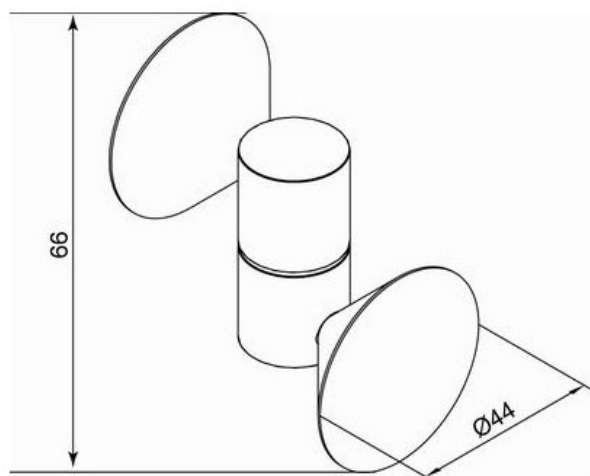

PRODUCT SHEET

Description:

Pivot Lift-off Hinge F/UV-Glue, $\varnothing 44$ mm, 6-15mm Glass, SS-304 - Brushed, 180 Degree, Overlay Doors, Max Load: 15 Kg pr., Hinge, For the Door a Lateral Overhang of at least 52mm, must be considered on the cabinet

Item number:

15.06.011-1

Units	Box	Carton	HS Code	Barcode
Pcs.			8302100090	 5704866461467

SISO A/S

Mileparken 11
DK-2740 Skovlunde
Denmark
VAT: DK 24786013

Phone +45 45 830 900

www.siso.dk
siso@siso.dk

Danske Bank
Nytorv Branch
Copenhagen
SWIFT: DABADKKK

Account no.
4180 3112 112936
IBAN Account
DK7230003112112936